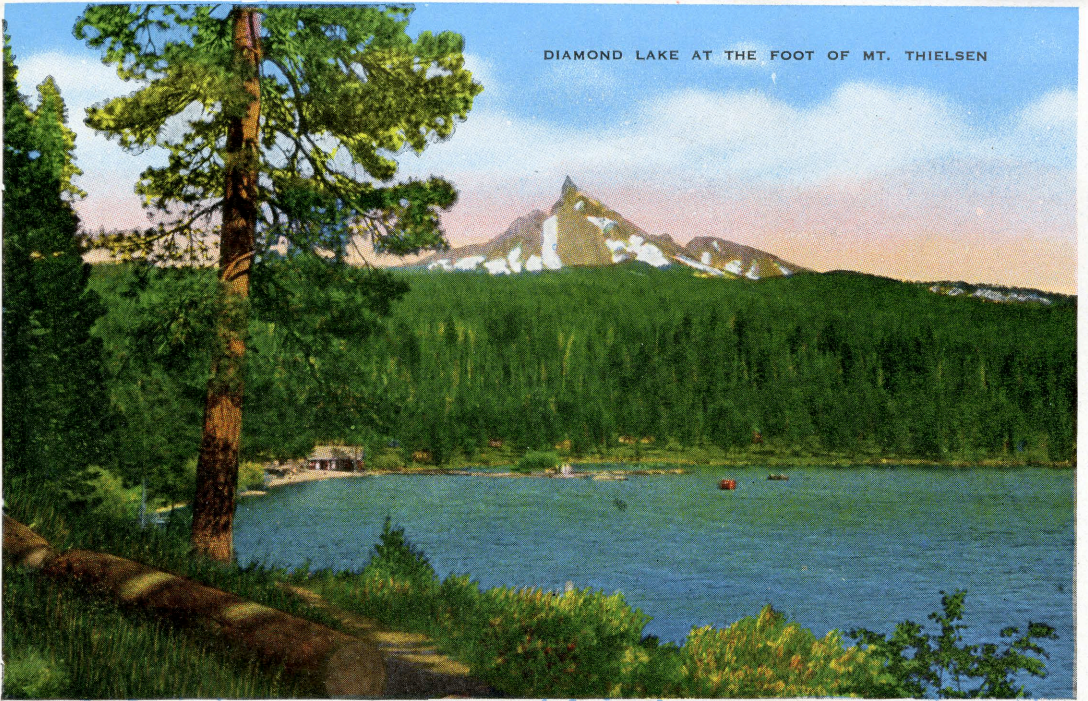

CRATER LAKE NATIONAL PARK

DIAMOND LAKE AT THE FOOT OF MT. THIELSEN

SALT CREEK FALLS,
CASCADE NATIONAL FOREST

ODELL LAKE, OREGON

LAKE OF THE WOODS,
SHOWING MT. MC LOUGHLIN,
NEAR KLAMATH FALLS, OREGON

THE PHANTOM SHIP, CRATER LAKE NATIONAL PARK