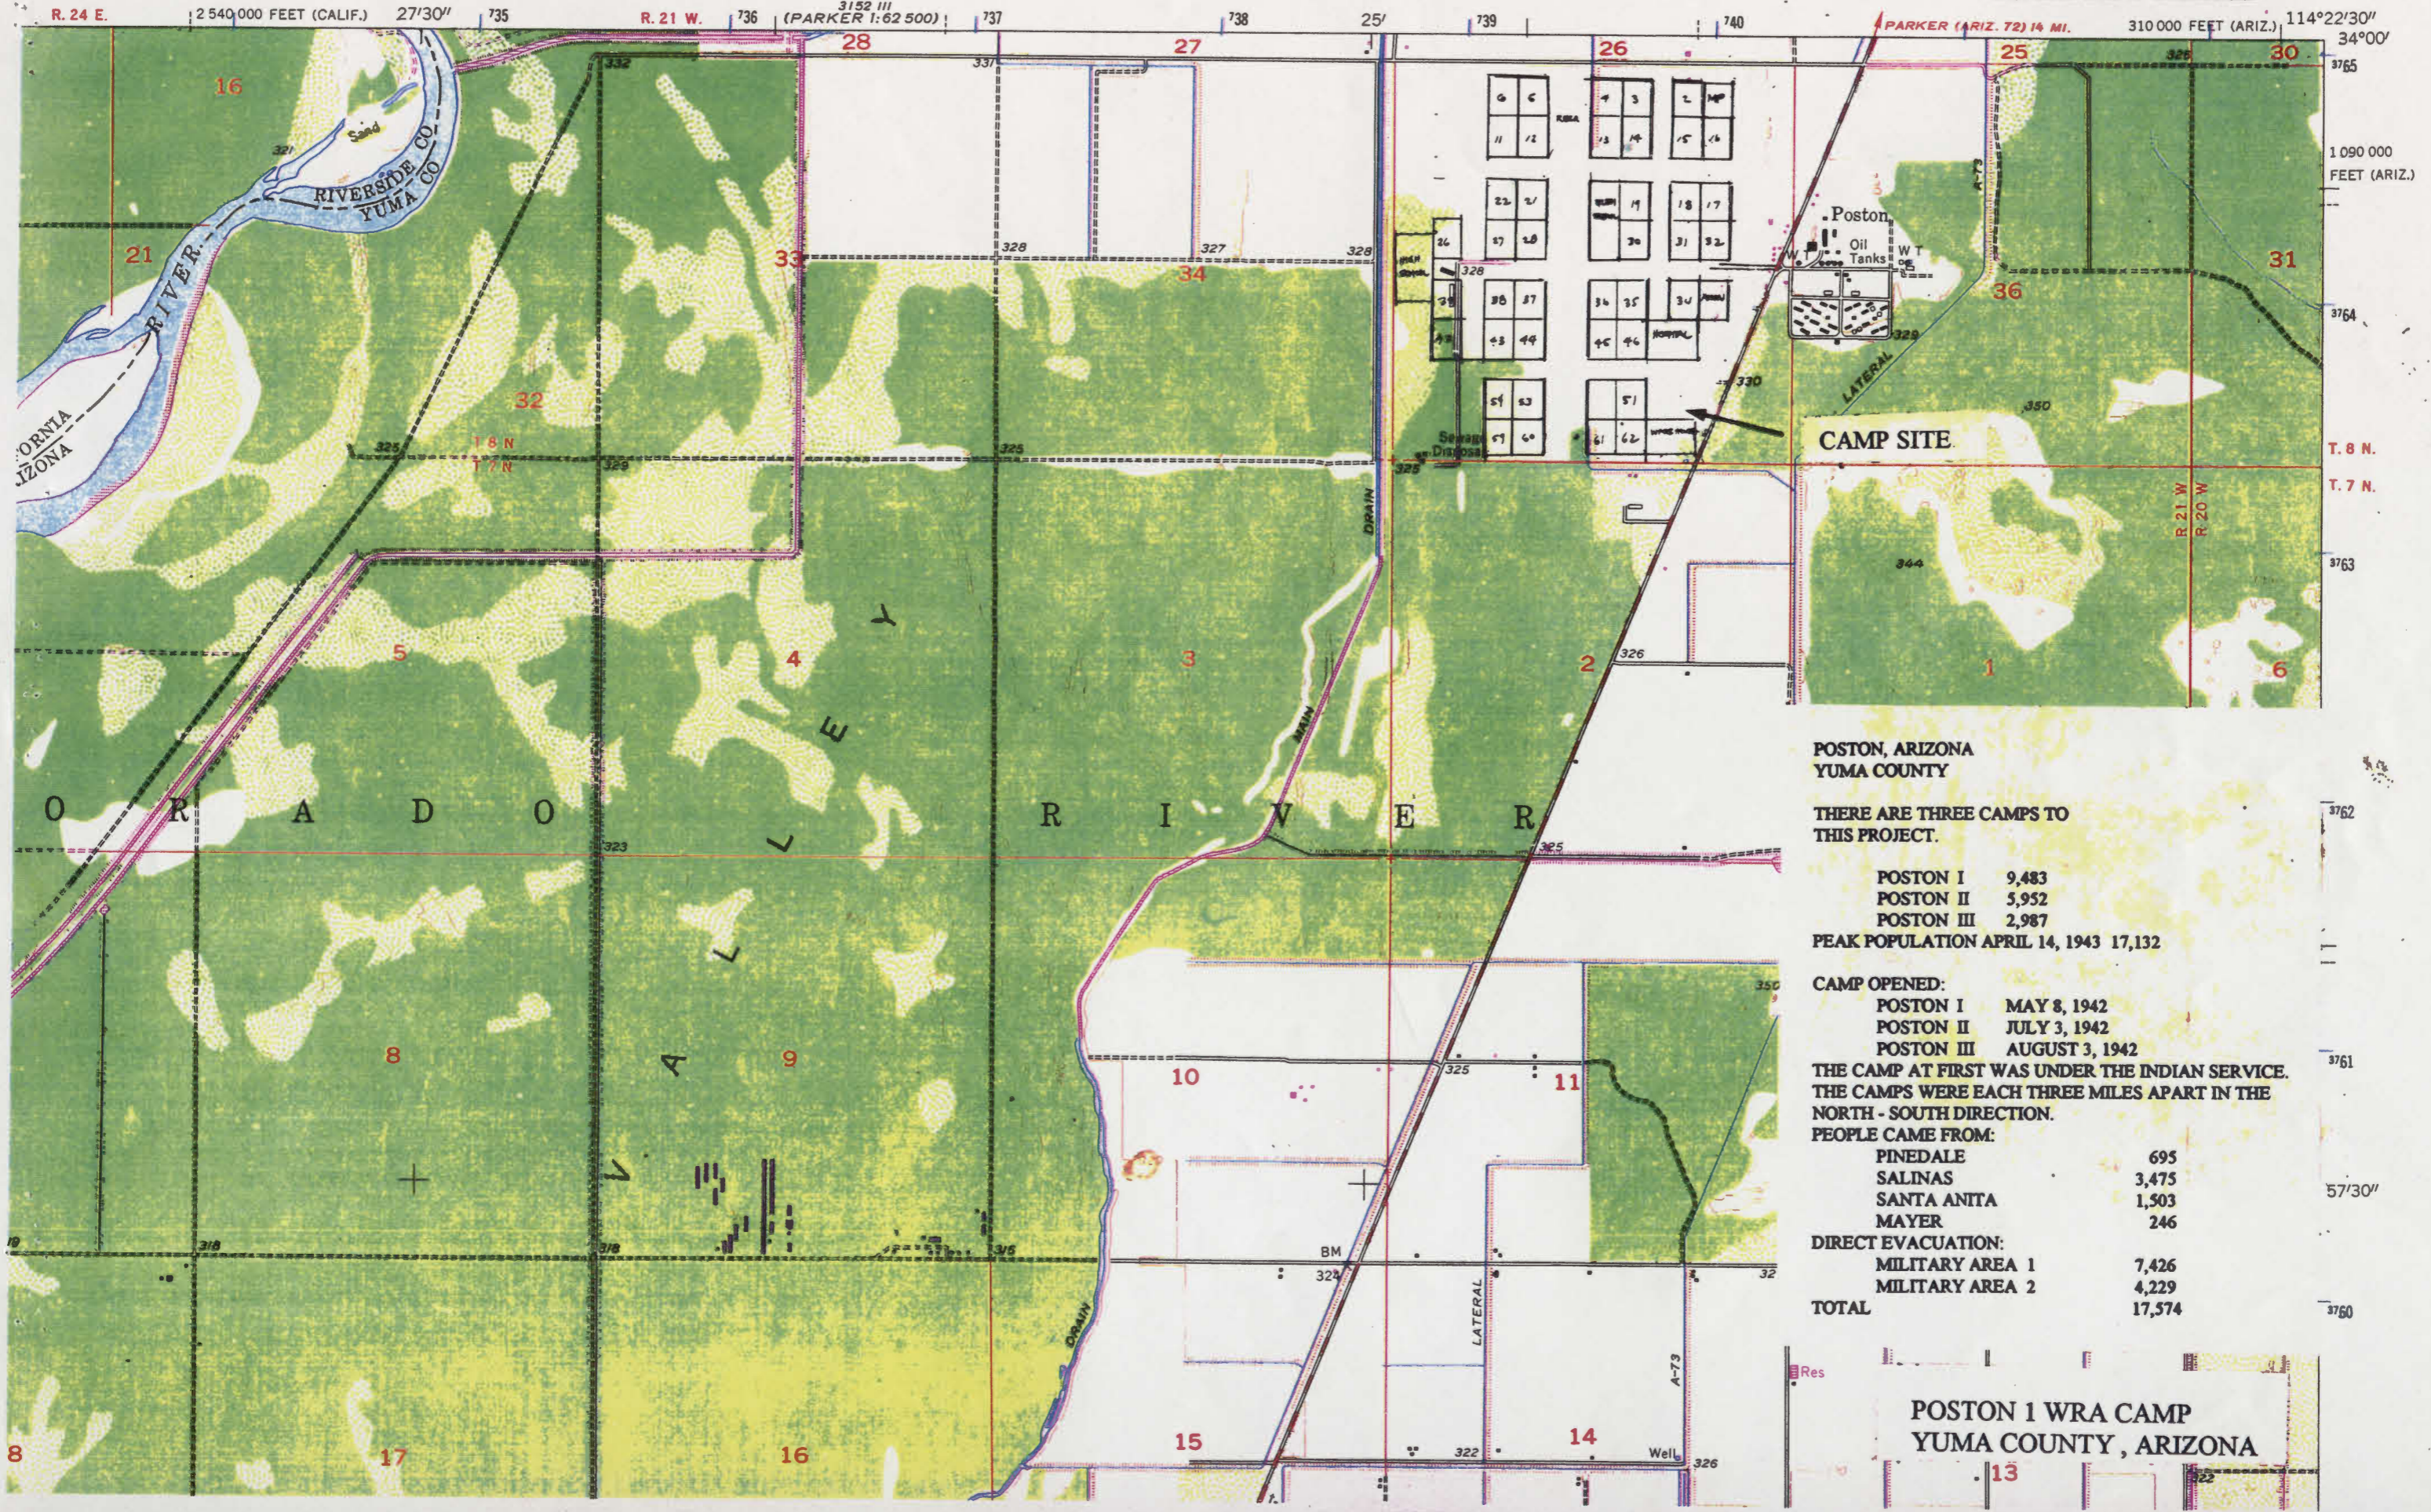

3152 III
(PARKER 1:62 500)

**POSTON, ARIZONA
YUMA COUNTY**

THERE ARE THREE CAMPS TO
THIS PROJECT.

POSTON I	9,483
POSTON II	5,952
POSTON III	2,987

PEAK POPULATION APRIL 14, 1943 17,132

CAMP OPENED:

POSTON I	MAY 8, 1942
POSTON II	JULY 3, 1942
POSTON III	AUGUST 3, 1942

THE CAMP AT FIRST WAS UNDER THE INDIAN SERVICE.
THE CAMPS WERE EACH THREE MILES APART IN THE
NORTH - SOUTH DIRECTION.

PEOPLE CAME FROM:

PINEDALE	695
SALINAS	3,475
SANTA ANITA	1,503
MAYER	246

DIRECT EVACUATION:

MILITARY AREA 1	7,426
MILITARY AREA 2	4,229

TOTAL 17,574

**POSTON 1 WRA CAMP
YUMA COUNTY, ARIZONA**

13