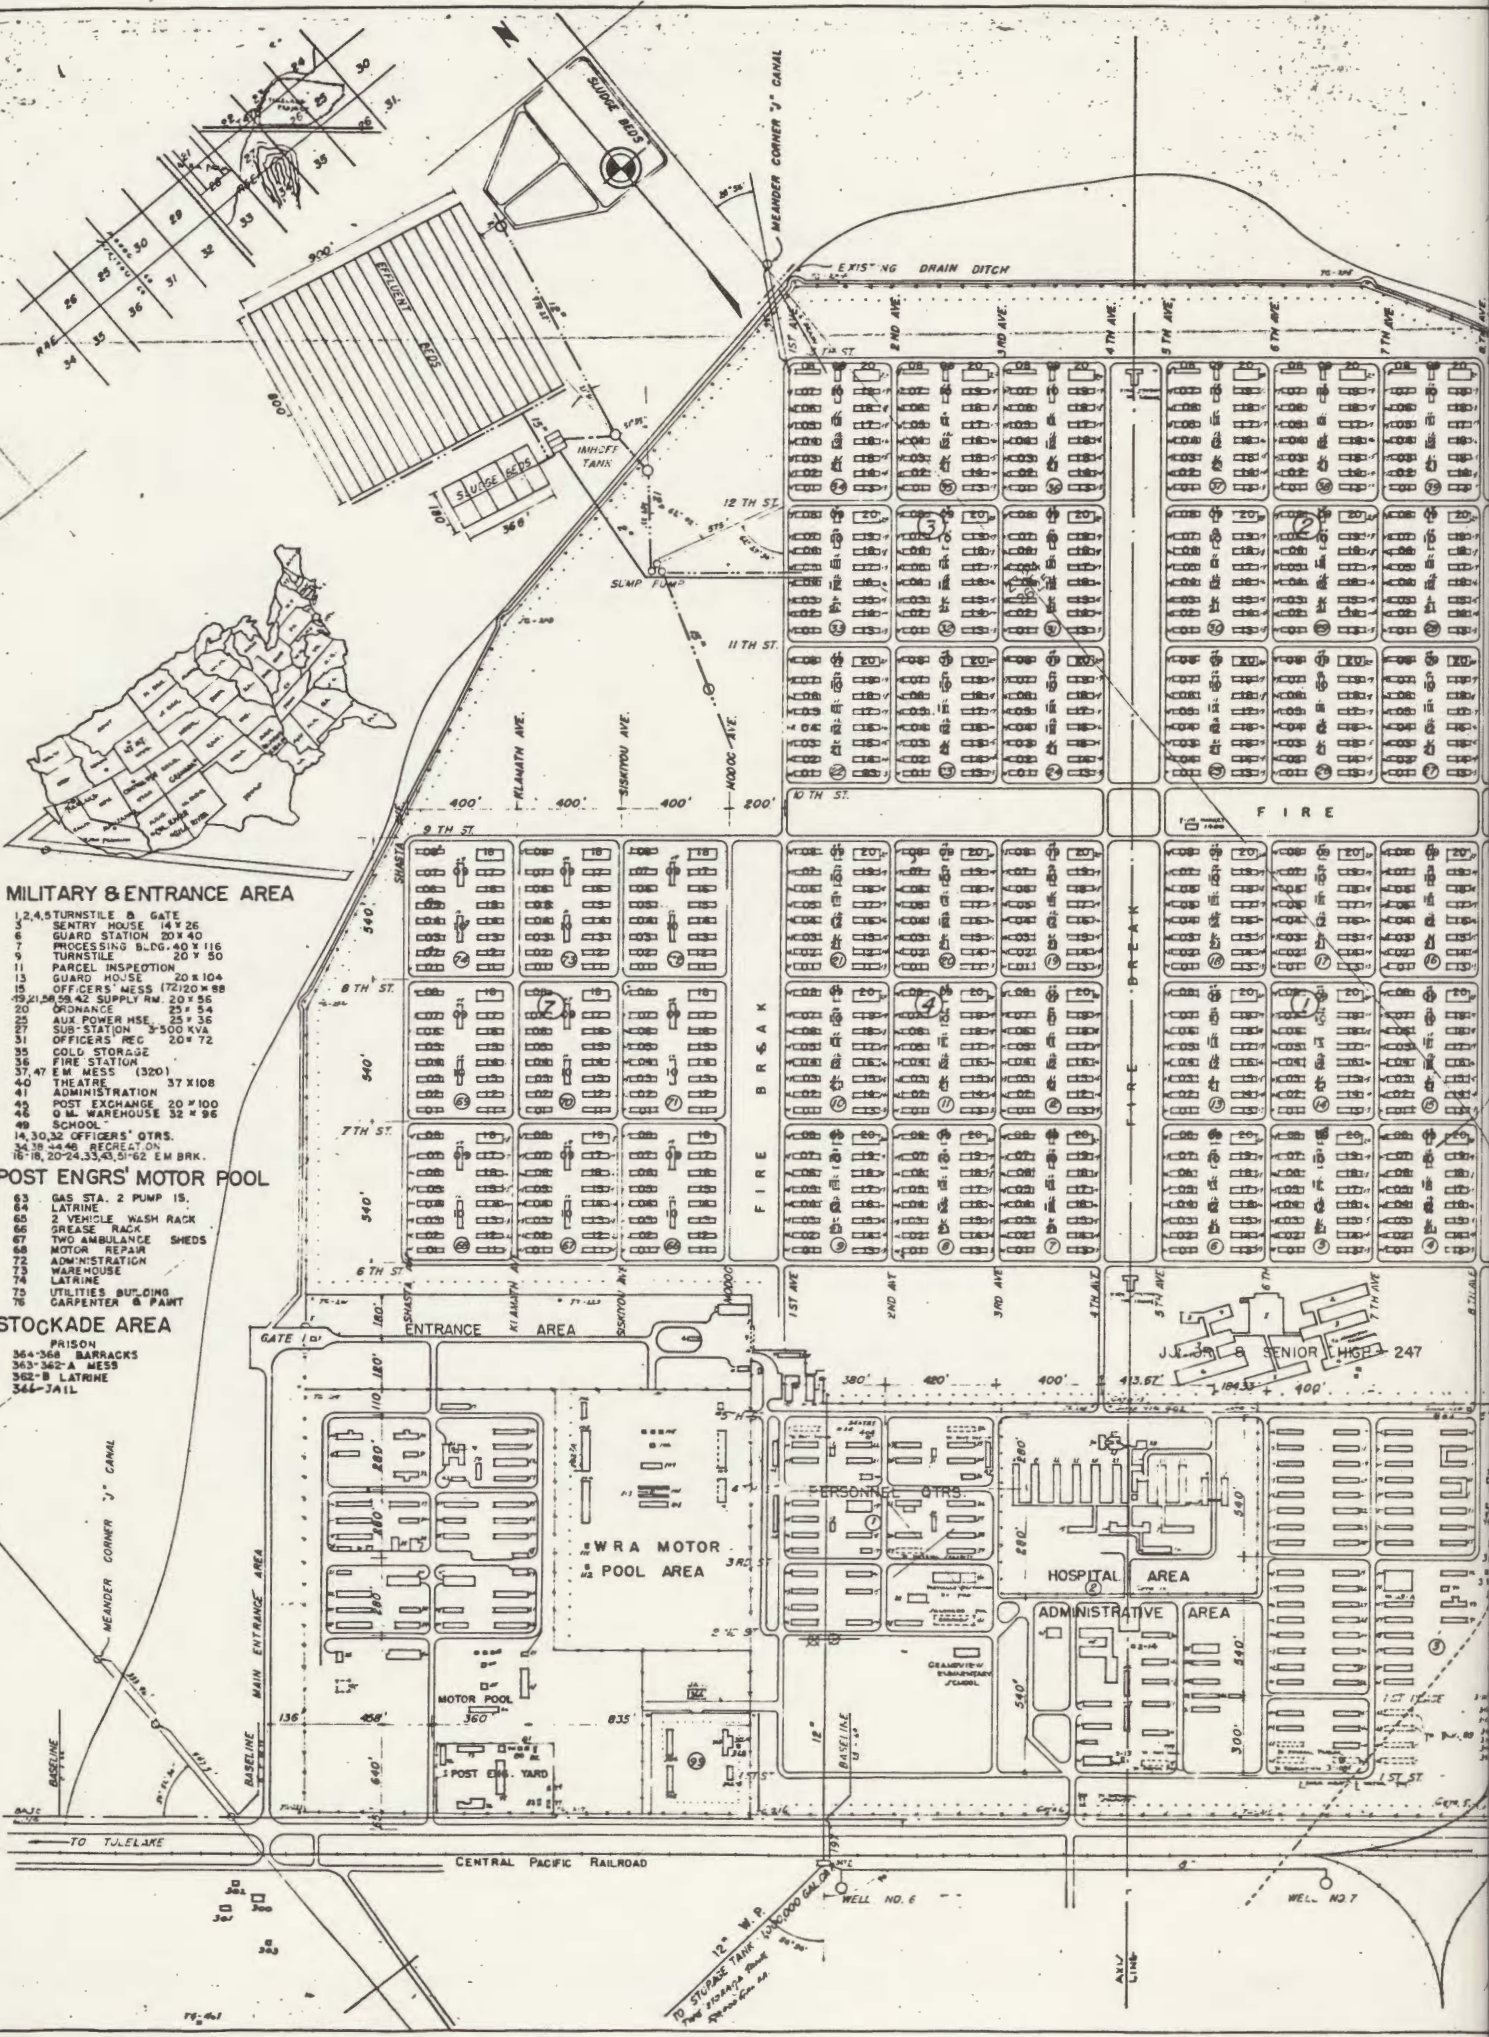

MILITARY & ENTRANCE AREA

POST ENGRS' MOTOR POOL

- 63 GAS STA. 2 PUMP 15
- 64 LATRINE
- 65 2 VEHICLE WASH RACK
- 66 GREASE RACK
- 67 TWO AMBULANCE SHEDS
- 68 MOTOR REPAIR
- 72 ADMINISTRATION
- 73 WAREHOUSE
- 74 LATRINE
- 75 UTILITIES BUILDING
- 76 GARDEN & PAINT

STOCKADE AREA

- PRISON
- 364-368 BARRACKS
- 363-362-A MESS
- 362-B LATRINE
- 344-JAIL

TO STUPAGE TANK 100,000 GAL. 12" W.P. 2100' 10" DIA. 100' 0" H. 100' 0" DIA. 100' 0" H.

WELL NO. 6

WELL NO. 7