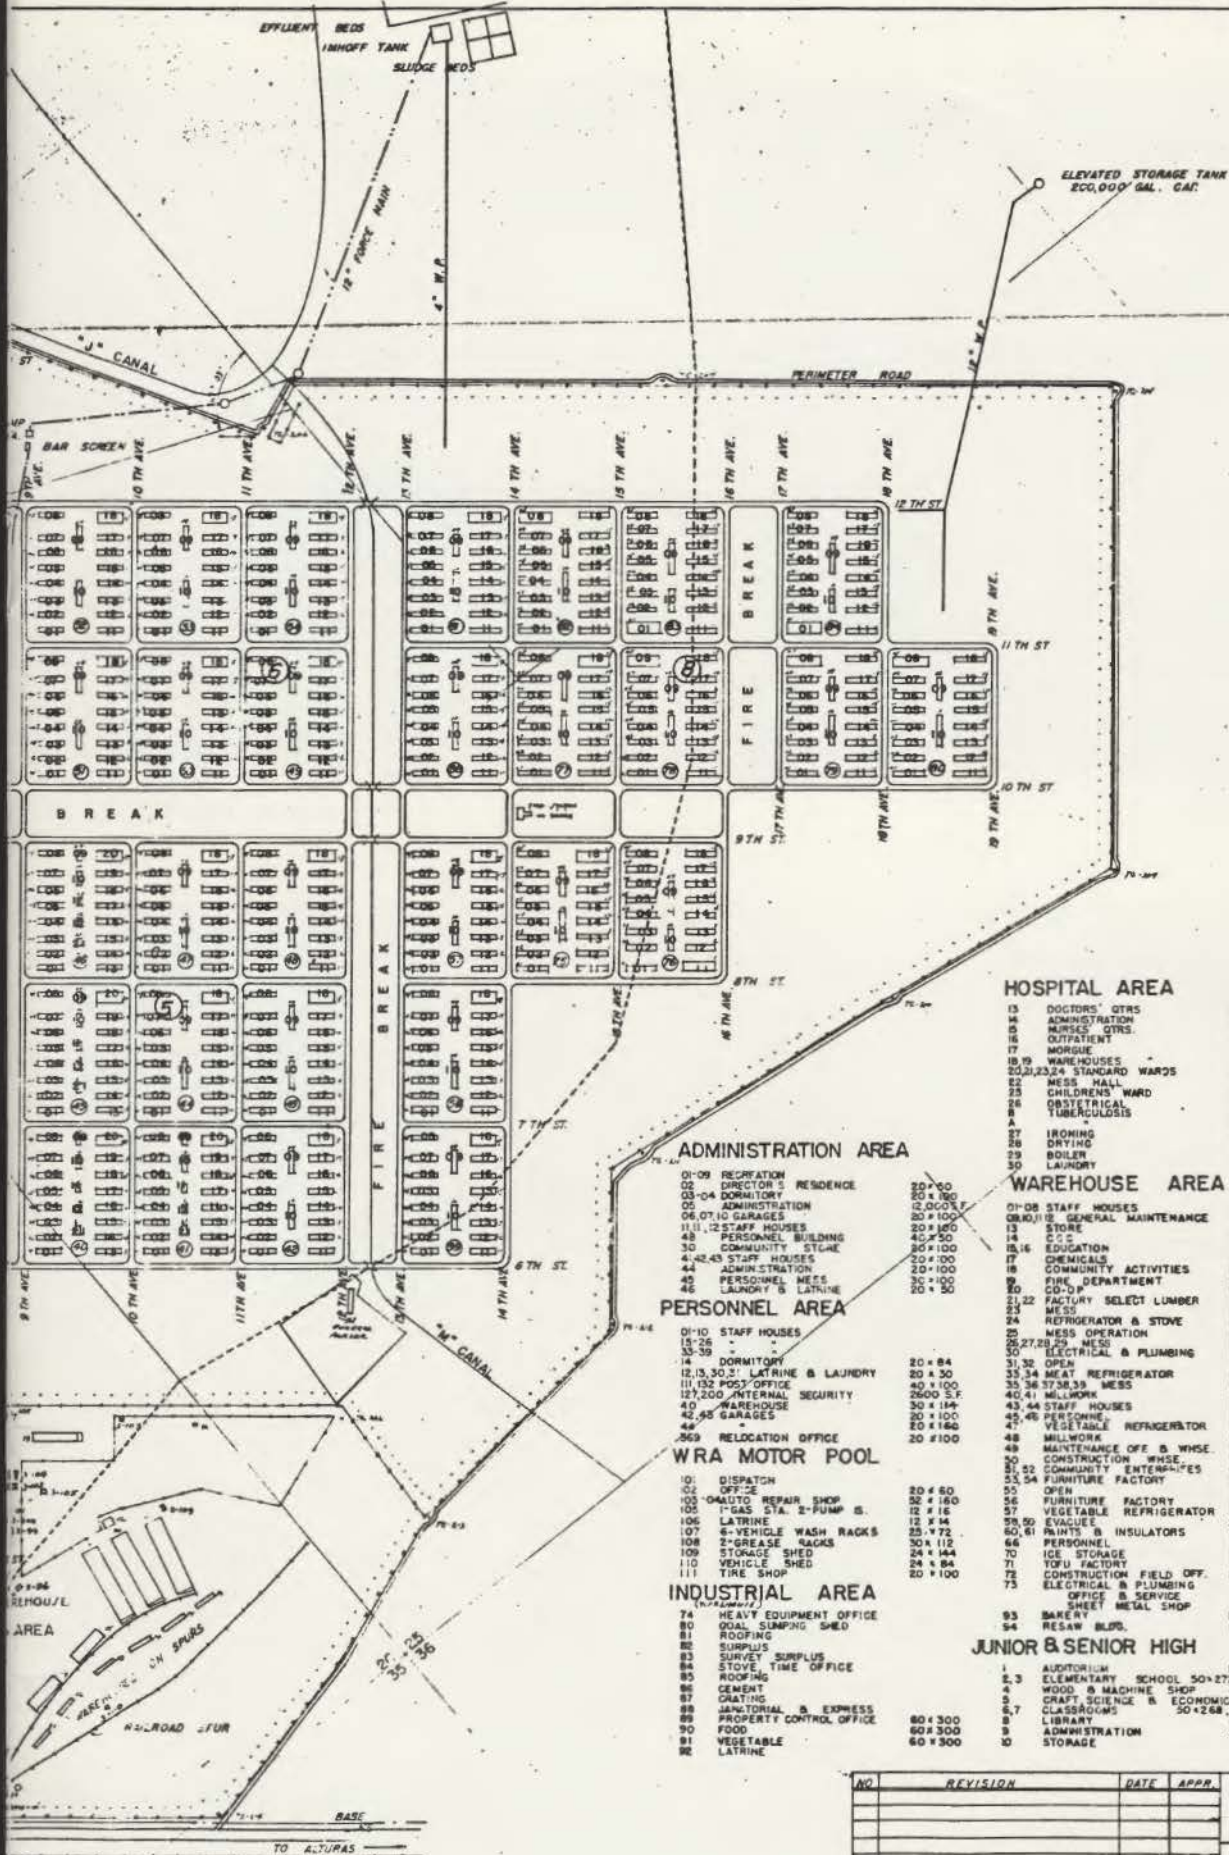

COMMUNITY BUILDING

- NO 1 FIRE STATION
- NO 2
- NO 3
- 368 FISH STORE
- 719 CD-OP STORE
- 718 BEAUTY PARLOR
- 717 CD-OP ADMINISTRATION
- 1308 SHOE REPAIR
- 2508 CD-OP DEPARTMENT STORE
- 2708 CD-OP STORE
- 4108 " " " SHOEMAKER
- 1708 OUTDOOR STAGE
- 1808 COLONY DISPENSARY
- 1208 PLACEMENT OFFICE
- 1508 WELFARE, LEGAL, EVACUEE
- 901 BLK. MGRS. HOOTRS
- 708 JUDO HALL NO 3
- 3708 " " " " " "
- 4208 " " " " " "
- 8310 " " " " " "
- 1108 " " " " " "
- 3908 " " " " " "
- 3208 " " " " " "
- 4118 " " " " " "
- 7008 " " " " " "
- 5408 " " " " " "
- 7508 " " " " " "
- 1908 CATHOLIC CHURCH
- 3001 UNION CHURCH & RED CROSS
- 2501 JEWISH CHURCH
- 2408 SEVENTH DAY ADVENTISTS
- 7801,2,3,4 SHASTA VIEW SCHOOL

WATER SUPPLY

- 2 WATER STORAGE TANKS
- 7 MEL. PUMP HOUSE
- 1 WATER TREATMENT TANK
- 1 WATER STORAGE TANK

SANITARY FACILITIES

- 2 - SLUDGE BEDS 180' x 36'
- 2 - PUMP HOUSE STATION
- 2 - BAR SCREEN
- 1 CHLORINATOR HOUSE
- 2 IMHOFF TANKS
- 1 BUNK HOUSE
- 1 STANBY PUMP UNIT
- 1 PARTIAL TREATMENT TANK
- 1 EFFLUENT BEDS

EVACUEE AREA

- BLKS. 4-41, 45, 48
- 01-07 APARTMENTS
- 13-19 " " " " " "
- 07-D BLK. MGRS. QTR
- 09 RECREATION HALL
- 05 IRONING
- 10 LAUNDRY
- 11 B.2 WOMEN'S LATRINE
- 12 MEN'S LATRINE
- 18 MESS
- BLKS. 42-44, 47-50, 52, 54-55
- 07-07 APARTMENTS
- 11-17 " " " " " "
- 07-D BLK. MGRS. HOOTRS
- 08 RECREATION HALL
- 05 IRONING & LAUNDRY
- 10 MEN & WOMEN LATRINE
- 18 MESS
- BLKS. 75-84
- B BARRACKS
- L LATRINE
- LAU LAUNDRY
- M MESS
- R RECREATION HALL
- BLA. MGRS HOOTRS

— MANPROOF FENCE
— WARNING
— WATER DISTRIBUTION
— SEWAGE COLLECTION
— PRESSURE RELIEF VALVE
— RAILROAD
— HARD
— BLOCK
— TOWER
— CENTRAL PACIFIC R.R.
— PROPERTY BOUNDARY LINE

HOSPITAL AREA

- 13 DOCTORS' QTRS 20 x 100
- 14 ADMINISTRATION 25 x 137
- 15 NURSES' QTRS. 20 x 100
- 16 OUTPATIENT 25 x 120
- 17 MORGUE 20 x 100
- 18-19 WAREHOUSES 20 x 150
- 20,21,22,23,24 STANDARD WARDS 25 x 150
- 22 MESS HALL 40 x 84
- 23 CHILDREN'S WARD 25 x 150
- 24 OBSTETRICAL 25 x 150
- 25 TUBERCULOSIS 25 x 150
- 26 IRONING 20 x 40
- 27 DRYING 20 x 50
- 28 DRYER 20 x 50
- 29 LAUNDRY 30 x 50

WAREHOUSE AREA

JUNIOR & SENIOR HIGH

- 1 AUDITORIUM 120 x 157
- 2,3 ELEMENTARY SCHOOL 50' x 272.50' x 227
- 4 WOOD & MACHINE SHOP 41' x 223
- 5 CRAFT SCIENCE & ECONOMICALLY 50' x 268.50' x 227
- 6 CLASSROOMS 30' x 100
- 7 LIBRARY 41' x 61
- 8 ADMINISTRATION 30' x 99
- 9 STORAGE

ADMINISTRATION AREA

PERSONNEL AREA

- 01-10 STAFF HOUSES 20 x 84
- 11-25 " " " " " " 20 x 50
- 26-30 " " " " " " 20 x 100
- 31 DORMITORY 20 x 84
- 32,33,34 " " " " " " 20 x 84
- 35 LATRINE & LAUNDRY 20 x 30
- 36 POST OFFICE 40 x 100
- 37 INTERNAL SECURITY 2600 S.F.
- 38 WAREHOUSE 20 x 154
- 39 GARAGES 20 x 100
- 40 " " " " " " 20 x 160
- 41 RELOCATION OFFICE 20 x 100

WRA MOTOR POOL

- 01 DISPATCH 20 x 60
- 02 OFFICE 32 x 160
- 03 OIL AUTO REPAIR SHOP 12 x 16
- 04 GAS STA. 2-PUMP S. 25 x 72
- 05 LATRINE 30 x 112
- 06 GREASE TRAPS 24 x 144
- 07 VEHICLE WASH RACKS 24 x 84
- 08 STORAGE SHED 20 x 100
- 09 TIRE SHOP

INDUSTRIAL AREA

- 74 HEAVY EQUIPMENT OFFICE
- 80 GOAL SLUMPING SHED
- 81 ROOFING
- 82 SURPLUS
- 83 SURPLUS SURPLUS
- 84 STOVE TIME OFFICE
- 85 ROOFING
- 86 CEMENT PLANTING
- 87 JANITORIAL & EXPRESS
- 88 PROPERTY CONTROL OFFICE
- 89 FOOD
- 90 VEGETABLE LATRINE
- 91
- 92

NO.	REVISION	DATE	APPR.