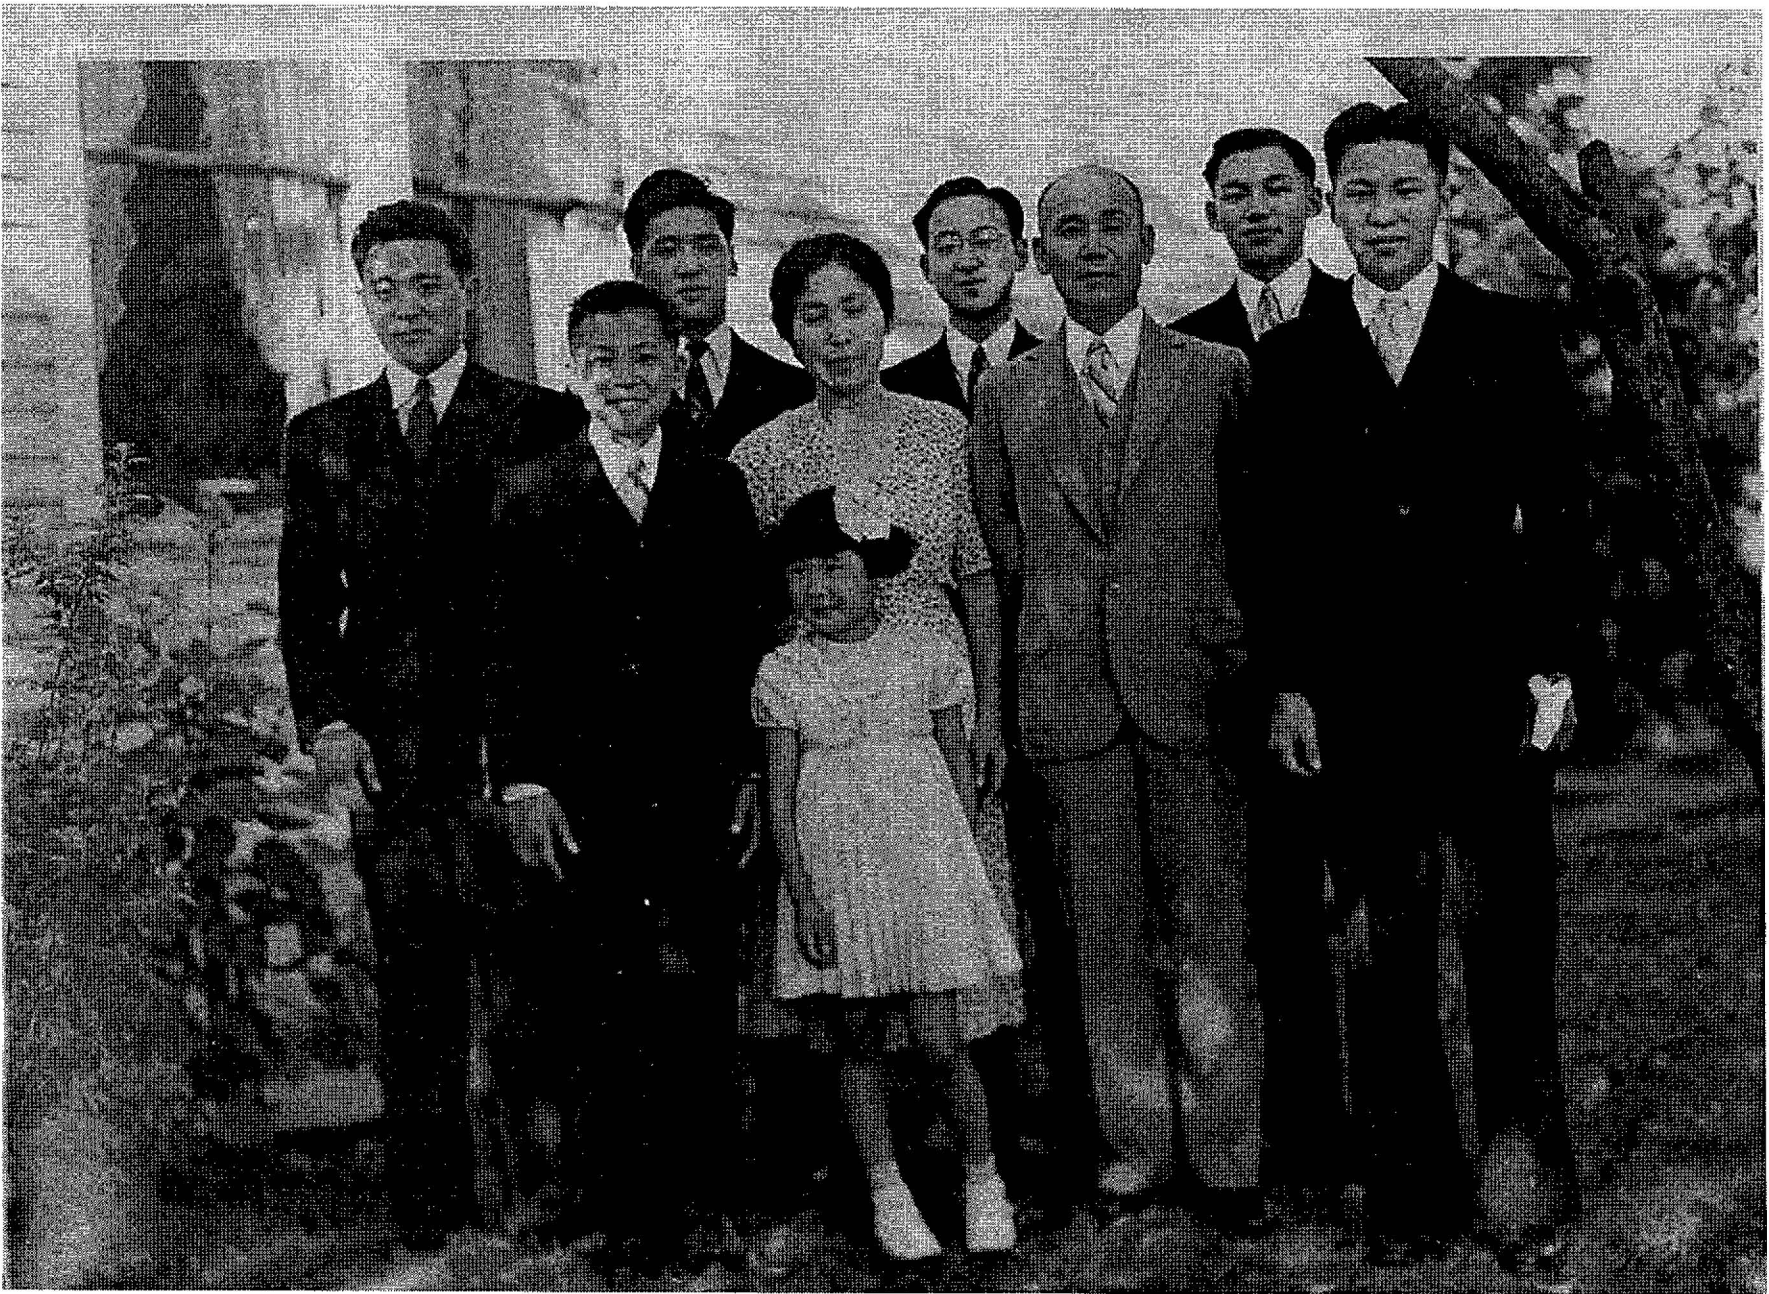

Seto Family - 1940

HUGG

TOM

PAUL

MATTHEW

DAVE

MRS

MR

JOE

GRACE