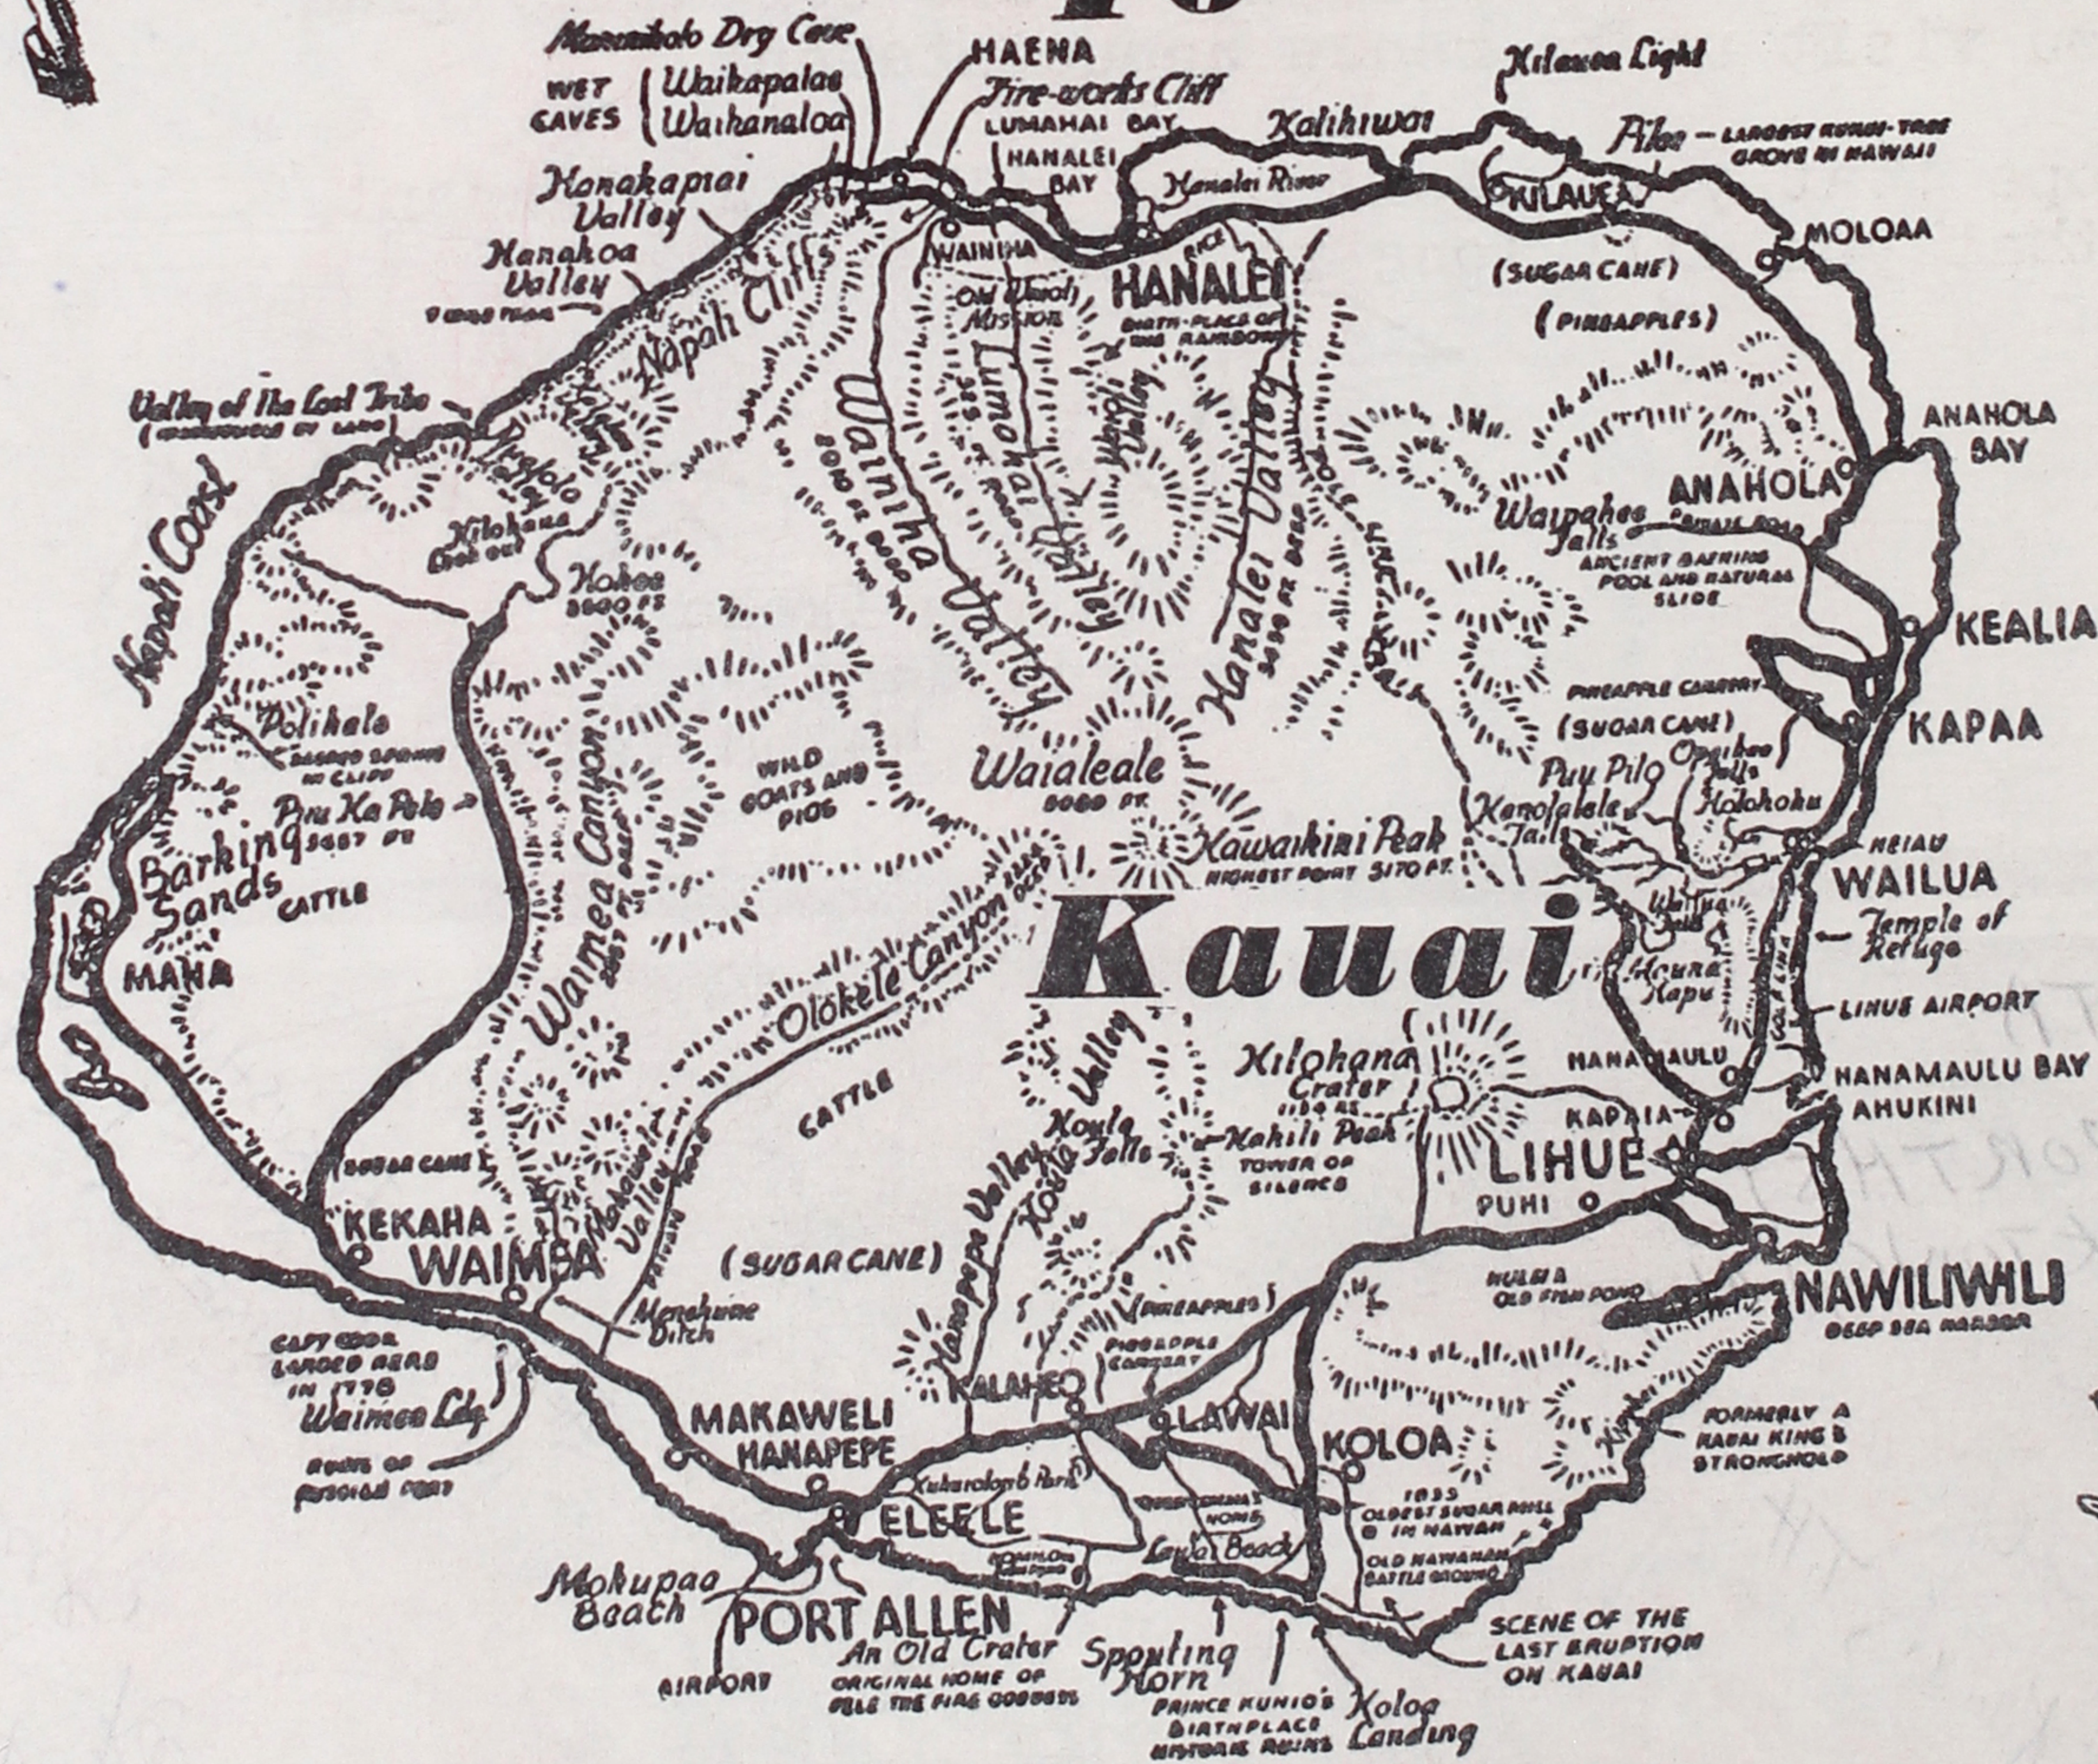

KAUAI 442nd VETERANS CLUB
LIHUE, KAUAI, HAWAII