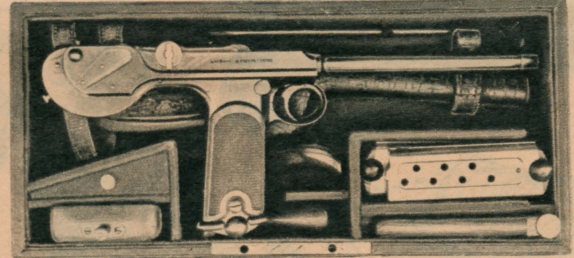

MIDLAND

FOR INFORMATION CALL DI 8-3364

GUN AUCTION

SUNDAY, JUNE 26th
at 12:00 NOON
MONDAY, JUNE 27th
at 7:00 P.M.

EXHIBITION:
Daily 10 to 5
Sunday, June 19th,
1 to 5
Friday, June 24th,
10 to 9

Cased Loewe Borchardt Automatic Pistol, forerunner of the Luger automatic. Low serial number. Mint Condition. In original case.