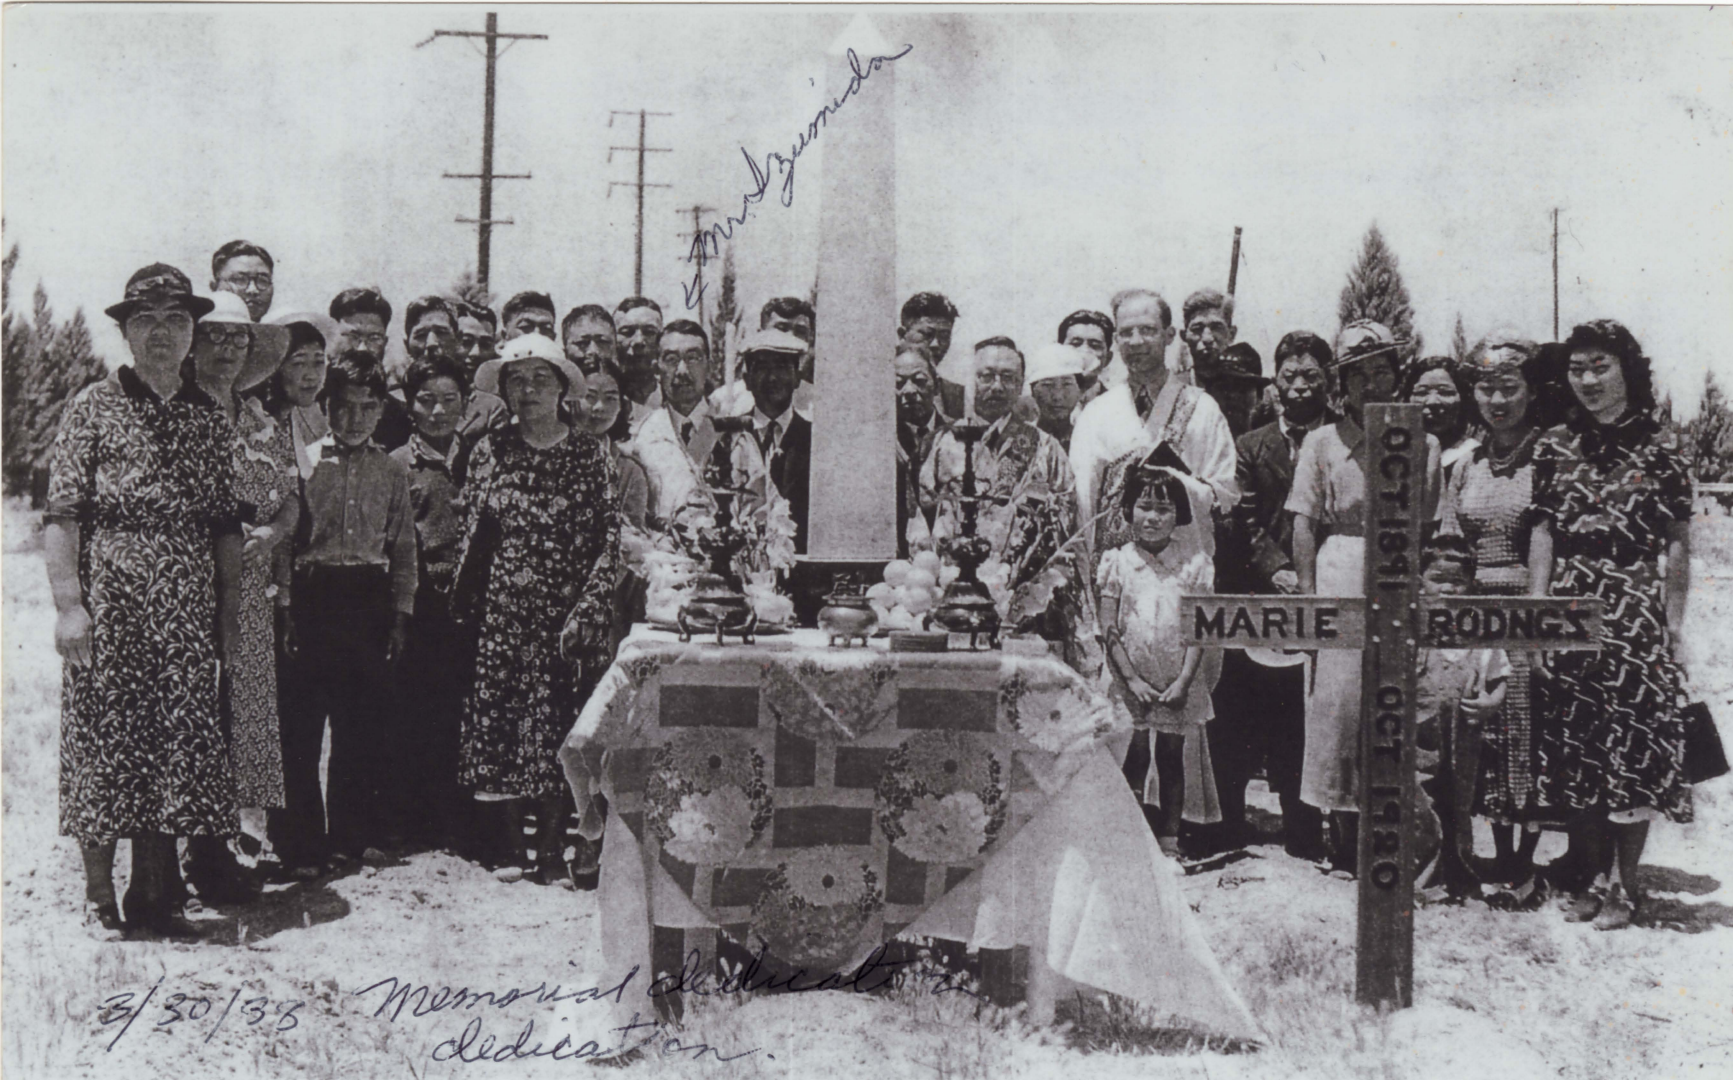

3/30/38
Memorial dedication
Lancaster Cemetery

<Area. 1 >#008. 2 IV IV IV IV-6
100100100 0 0 0G3 F3C3V21010101518

Mrs. Zumida

MARIE RODNGS

OCT 1911
OCT 1980

3/30/38 Memorial dedication

3/30/38
memorial dedication
Lancaster Cemetery