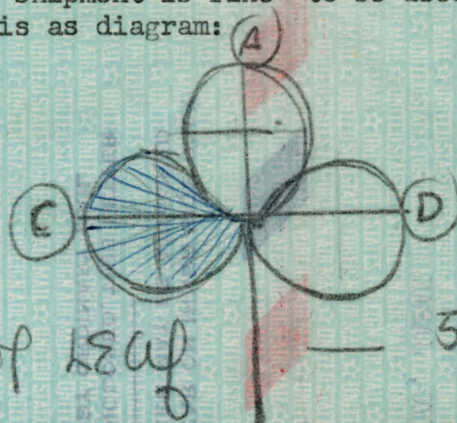

April 19, 1954

Greetings!

Have just received a call from a Mr. Baker of Hallmark Cards who would like us to give him a price quotation on 250,000 to 500,00 three leafed shamrocks. He is interested in the traditional clover leaf which as he discussed with me has the fine wire circle with green thread webbing towards the center--am sure you are familiar with it. There is no rush on the order--would like to give him, however, approximate delivery time in addition to price. Bulk shipment is fine--to be used on their cards. Size requested is as diagram:

WIDTH of leaf — $\frac{5}{8}$ "

TOP of A TO (B) STEM BOTTOM

(B) — 2 INCHES — FROM

C TO D $1\frac{3}{4}$ " —

No other big business today; in fact the office is experiencing a little lull today after Easter. Hope you had a nice Easter--ours was beautiful.

MESSAGE MUST APPEAR ON INNER SIDE ONLY
NO TAPE OR STICKER MAY BE ATTACHED

IF ANYTHING IS ENCLOSED, THIS LETTER
WILL BE SENT BY ORDINARY MAIL

SECOND FOLD

FIRST FOLD