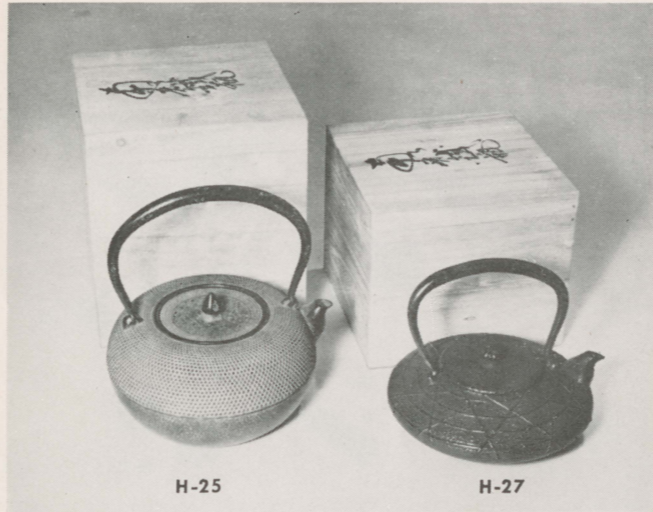

1 LACQUERED FANS Dark red, dark green, purple, gold, orange

BROCHURE WR 4 Authentic Japanese Imports

See attached sheet for description and prices

VII 55

**Takahashi**

1661 POST STREET, SAN FRANCISCO 15

JAN HOWELL • 225 FIFTH AVENUE, NEW YORK

2 GHB GRASS HEARTH BROOM

OK

H-25

H-27

3 IRON TEA KETTLE Packed in kiriwood box

~~What look~~

See attached sheet for description and prices

4 G13 PEASANT HAT