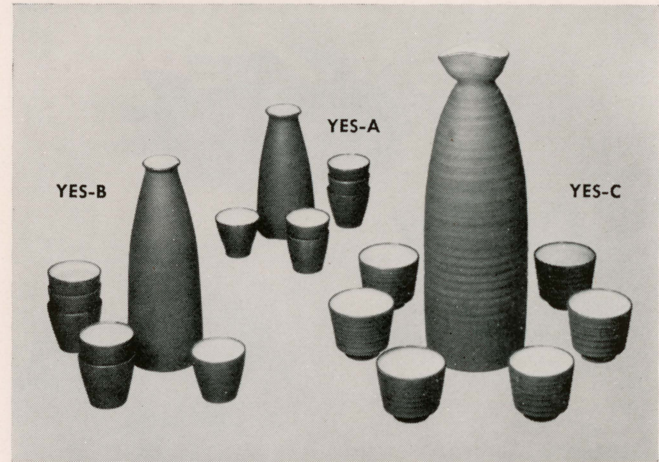

3 KL KASA LAMP Packed as a kit. Assembles in moments

4a X-SS SCROLL

4b X-MS MONKEY SCROLL

See attached sheet for description and prices

5 HF31-A, B, C IRON FISH ASH TRAY

6 HF-18 IRON FISH COOKING DISH

7 LAMPS WL 1000 WL 500

10 SAKE SETS Deep brown, jug and six cups

NOTE: For most economical shipping costs ORDERS FOR CERAMICS, IRON WARE AND TRAYS SHOULD TOTAL \$75.00 OR MORE.

11 CERAMIC BOWLS Miscellaneous

12 TEA SETS Pot and six cups