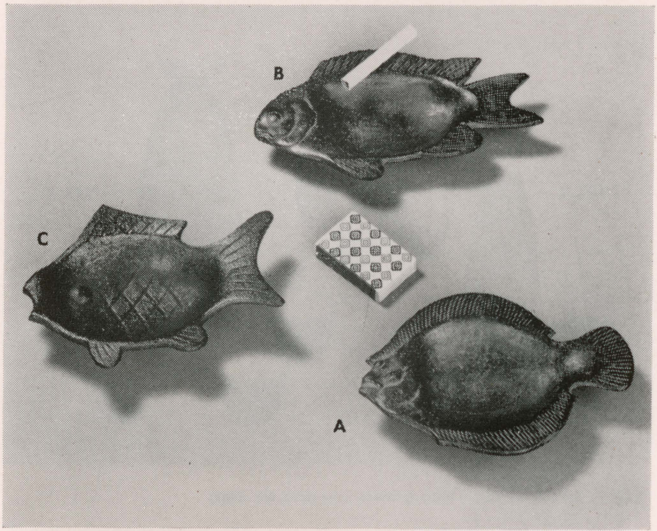

1 KIRIWOOD HIBACHI

BROCHURE WR 5 Authentic Japanese Imports
 See attached sheet for description and prices VII 55

Takahashi
 1661 POST STREET, SAN FRANCISCO 15

2 PARASOL LANTERNS
 PPL 17" dia. and PPL 21" dia.

3 KL KASA LAMP Packed as a kit. Assembles in moments

4a X-SS SCROLL

4b X-MS MONKEY SCROLL

See attached sheet for description and prices

5 HF31-A, B, C IRON FISH ASH TRAY

6 HF-18 IRON FISH COOKING DISH

7 LAMPS WL 1000 WL 500