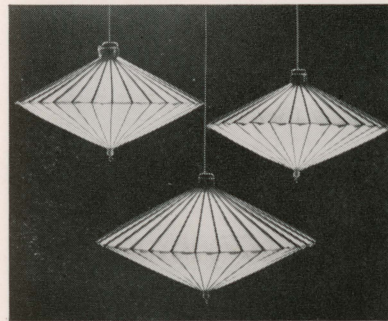

1 KIRIWOOD HIBACHI

BROCHURE WR 5 Authentic Japanese Imports
 See attached sheet for description and prices VII 55

Takahashi
 1661 POST STREET, SAN FRANCISCO 15

2 PARASOL LANTERNS
 PPL 17" dia. and PPL 21" dia.

3 KL KASA LAMP Packed as a kit. Assembles in moments

4a X-SS SCROLL

4b X-MS MONKEY SCROLL

See attached sheet for description and prices

5 HF31-A, B, C IRON FISH ASH TRAY

6 HF-18 IRON FISH COOKING DISH

7 LAMPS WL 1000 WL 500