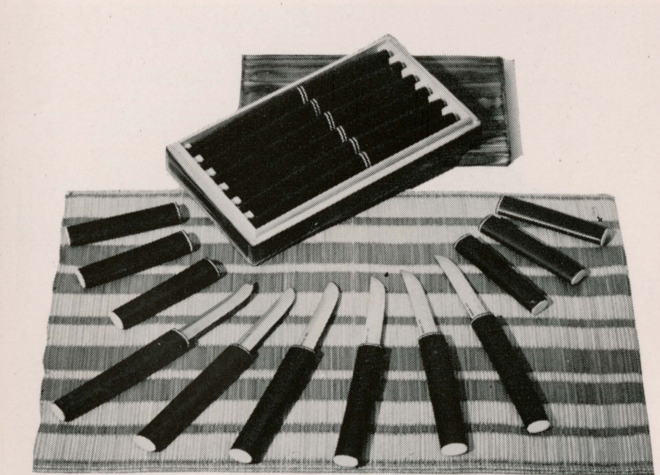

10 SAKE SETS Deep brown, jug and six cups

NOTE: For most economical shipping costs ORDERS FOR CERAMICS, IRON WARE AND TRAYS SHOULD TOTAL \$75.00 OR MORE.

11 CERAMIC BOWLS Miscellaneous

12 TEA SETS Pot and six cups

13 DEMI TASSE SETS Pot and four cups

14 LACQUER TRAYS, Round

15 TM COCKTAIL TRAYS

16 X-SK6D DELUXE STEAK KNIVES Dull black, boxed

17 LB-5 LACQUER BOWL Red or black

Authentic Japanese Imports BROCHURE WR 5
 See attached sheet for description and prices VII 55