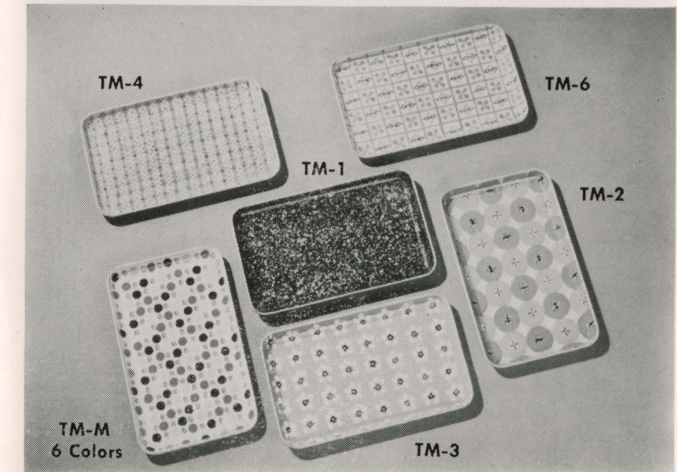

10 SAKE SETS Deep brown, jug and six cups

NOTE: For most economical shipping costs ORDERS FOR CERAMICS, IRON WARE AND TRAYS SHOULD TOTAL \$75.00 OR MORE.

11 CERAMIC BOWLS Miscellaneous

12 TEA SETS Pot and six cups

13 DEMI TASSE SETS Pot and four cups

14 LACQUER TRAYS, Round

15 TM COCKTAIL TRAYS

16 X-SK6D DELUXE STEAK KNIVES Dull black, boxed

17 LB-5 LACQUER BOWL Red or black

Authentic Japanese Imports BROCHURE WR 5
 See attached sheet for description and prices VII 55