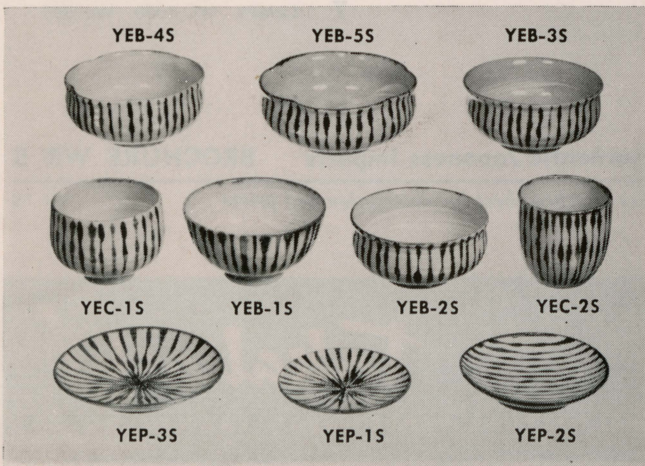

3 KL KASA LAMP Packed as a kit. Assembles in moments

4a X-SS SCROLL

4b X-MS MONKEY SCROLL

See attached sheet for description and prices

5 HF31-A, B, C IRON FISH ASH TRAY

6 HF-18 IRON FISH COOKING DISH

7 LAMPS WL 1000 WL 500

Authentic Japanese Imports **BROCHURE WR 5**
 See attached sheet for description and prices VII 55

Takahashi
 1661 POST STREET, SAN FRANCISCO 15

8 SHIMA CERAMIC WARE Light grey glaze, white markings
9 KUMO CERAMIC WARE White glaze, brown and black stripes

10 SAKE SETS Deep brown, jug and six cups

NOTE: For most economical shipping costs ORDERS FOR CERAMICS, IRON WARE AND TRAYS SHOULD TOTAL \$75.00 OR MORE.

11 CERAMIC BOWLS Miscellaneous

12 TEA SETS Pot and six cups

13 DEMI TASSE SETS Pot and four cups

14 LACQUER TRAYS, Round

15 TM COCKTAIL TRAYS

16 X-SK6D DELUXE STEAK KNIVES Dull black, boxed

17 LB-5 LACQUER BOWL Red or black

Authentic Japanese Imports BROCHURE WR 5
 See attached sheet for description and prices VII 55