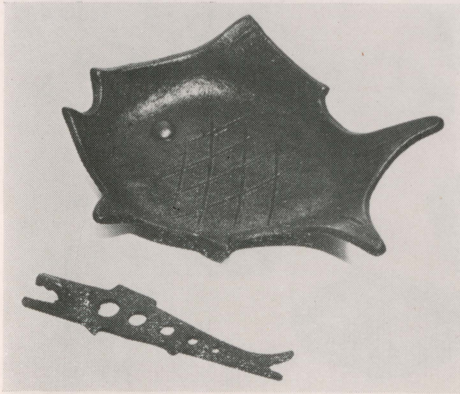

3 KL KASA LAMP Packed as a kit. Assembles in moments

4a X-SS SCROLL

4b X-MS MONKEY SCROLL

See attached sheet for description and prices

5 HF31-A, B, C IRON FISH ASH TRAY

6 HF-18 IRON FISH COOKING DISH

7 LAMPS WL 1000 WL 500

Authentic Japanese Imports **BROCHURE WR 5**
 See attached sheet for description and prices VII 55

Takahashi
 1661 POST STREET, SAN FRANCISCO 15

8 SHIMA CERAMIC WARE Light grey glaze, white markings
9 KUMO CERAMIC WARE White glaze, brown and black stripes