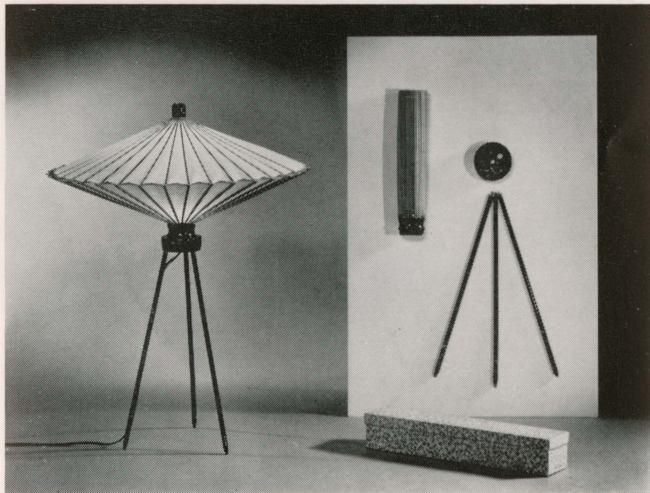

3 KL KASA LAMP Packed as a kit. Assembles in moments

4a X-SS SCROLL

4b X-MS MONKEY SCROLL

See attached sheet for description and prices

5 HF31-A, B, C IRON FISH ASH TRAY

6 HF-18 IRON FISH COOKING DISH

7 LAMPS WL 1000 WL 500