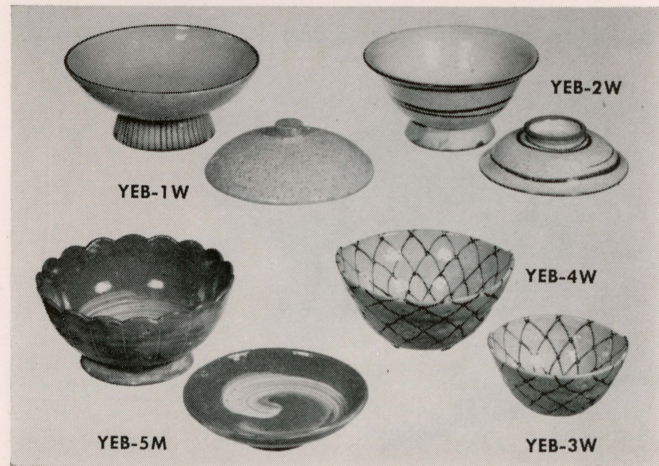

Authentic Japanese Imports **BROCHURE WR 5**
 See attached sheet for description and prices VII 55

Takahashi
 1661 POST STREET, SAN FRANCISCO 15

8 SHIMA CERAMIC WARE Light grey glaze, white markings
9 KUMO CERAMIC WARE White glaze, brown and black stripes

10 SAKE SETS Deep brown, jug and six cups

NOTE: For most economical shipping costs ORDERS FOR CERAMICS, IRON WARE AND TRAYS SHOULD TOTAL \$75.00 OR MORE.

11 CERAMIC BOWLS Miscellaneous

12 TEA SETS Pot and six cups

13 DEMI TASSE SETS Pot and four cups

14 LACQUER TRAYS, Round

15 TM COCKTAIL TRAYS

16 X-SK6D DELUXE STEAK KNIVES Dull black, boxed

17 LB-5 LACQUER BOWL Red or black

Authentic Japanese Imports BROCHURE WR 5
 See attached sheet for description and prices VII 55