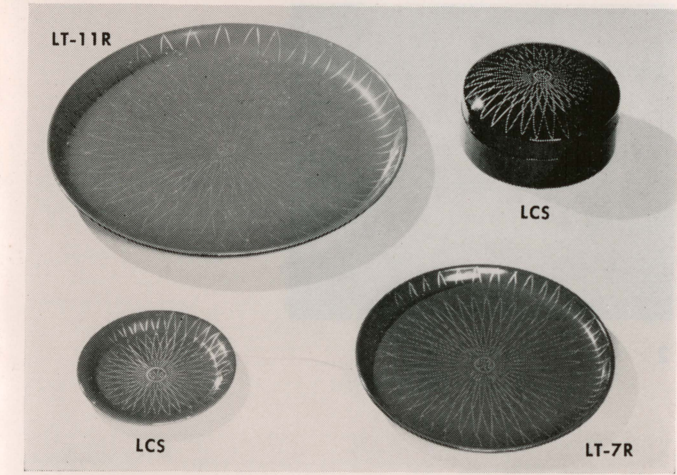

Authentic Japanese Imports **BROCHURE WR 5**
 See attached sheet for description and prices VII 55

Takahashi
 1661 POST STREET, SAN FRANCISCO 15

8 SHIMA CERAMIC WARE Light grey glaze, white markings
9 KUMO CERAMIC WARE White glaze, brown and black stripes

10 SAKE SETS Deep brown, jug and six cups

NOTE: For most economical shipping costs ORDERS FOR CERAMICS, IRON WARE AND TRAYS SHOULD TOTAL \$75.00 OR MORE.

11 CERAMIC BOWLS Miscellaneous

12 TEA SETS Pot and six cups

13 DEMI TASSE SETS Pot and four cups

14 LACQUER TRAYS, Round

15 TM COCKTAIL TRAYS

16 X-SK6D DELUXE STEAK KNIVES Dull black, boxed

17 LB-5 LACQUER BOWL Red or black

Authentic Japanese Imports BROCHURE WR 5
 See attached sheet for description and prices VII 55