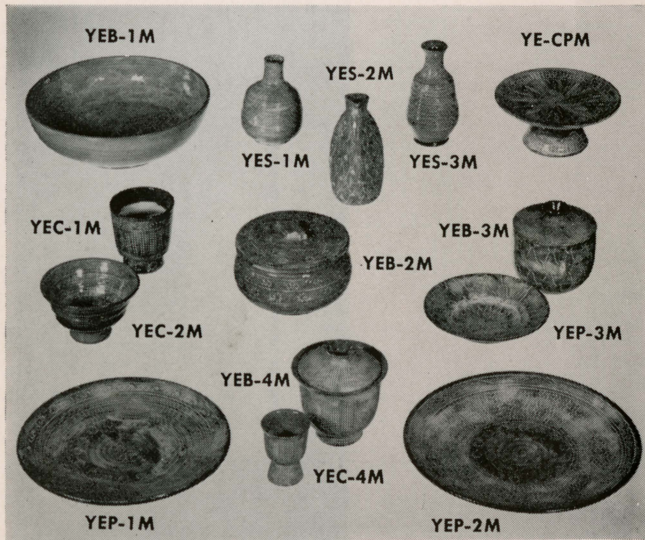

8 SHIMA CERAMIC WARE Light grey glaze, white markings
9 KUMO CERAMIC WARE White glaze, brown and black stripes