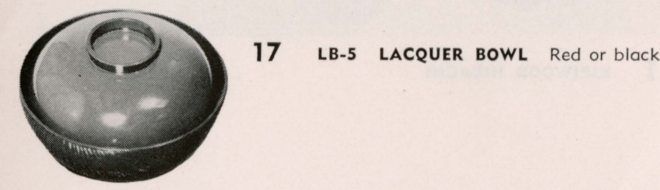

10 SAKE SETS Deep brown, jug and six cups

NOTE: For most economical shipping costs ORDERS FOR CERAMICS, IRON WARE AND TRAYS SHOULD TOTAL \$75.00 OR MORE.

11 CERAMIC BOWLS Miscellaneous

12 TEA SETS Pot and six cups

13 DEMI TASSE SETS Pot and four cups

14 LACQUER TRAYS, Round

15 TM COCKTAIL TRAYS

16 X-SK6D DELUXE STEAK KNIVES Dull black, boxed

17 LB-5 LACQUER BOWL Red or black

Authentic Japanese Imports BROCHURE WR 5
 See attached sheet for description and prices VII 55