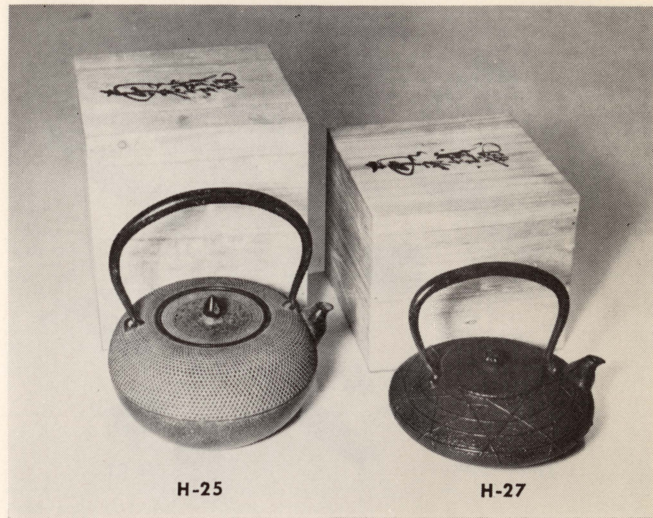

list: \$2 for an easy-does-it, make-it-yourself kit
Send for one or more, packed in self-mailer carton.

12 PM fanta-sea mobile

Authentic Japanese Imports BROCHURE WR 4

Takahashi

1661 POST STREET, SAN FRANCISCO 15
JAN HOWELL • 225 FIFTH AVENUE, NEW YORK

See attached sheet for description and prices

2 GHB GRASS HEARTH BROOM

H-25

H-27

3 IRON TEA KETTLE Packed in kiriwood box

See attached sheet for description and prices

4 G13 PEASANT HAT

G15 BULRUSH BOOTS