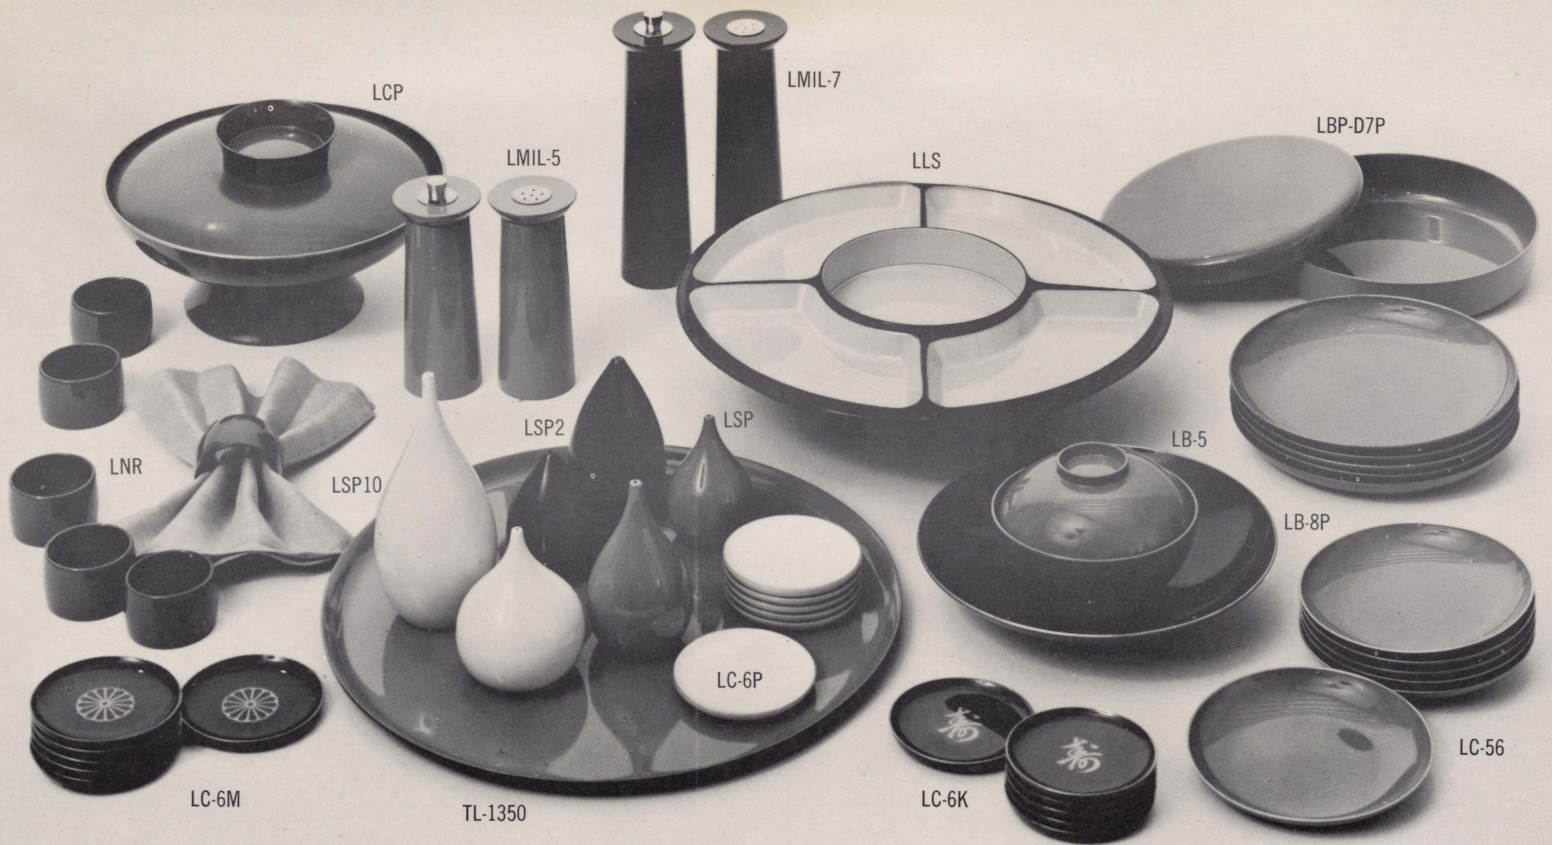

COLORFUL TAKAHASHI ENAMELWARE

Takahashi · 33 MAIN STREET SAN FRANCISCO 5 · CALIFORNIA

This symbol  is found on quality enamelware sold at fine stores everywhere.

LUSTROUS TAKAHASHI LACQUERWARE

Takahashi · 33 MAIN STREET SAN FRANCISCO 5 · CALIFORNIA

This symbol  is found on quality lacquerware sold at fine stores everywhere.

This symbol  is found on quality lacquerware sold at fine stores everywhere.

LUSTROUS TAKAHASHI LACQUERWARE

Takahashi · 33 MAIN STREET SAN FRANCISCO 5 · CALIFORNIA