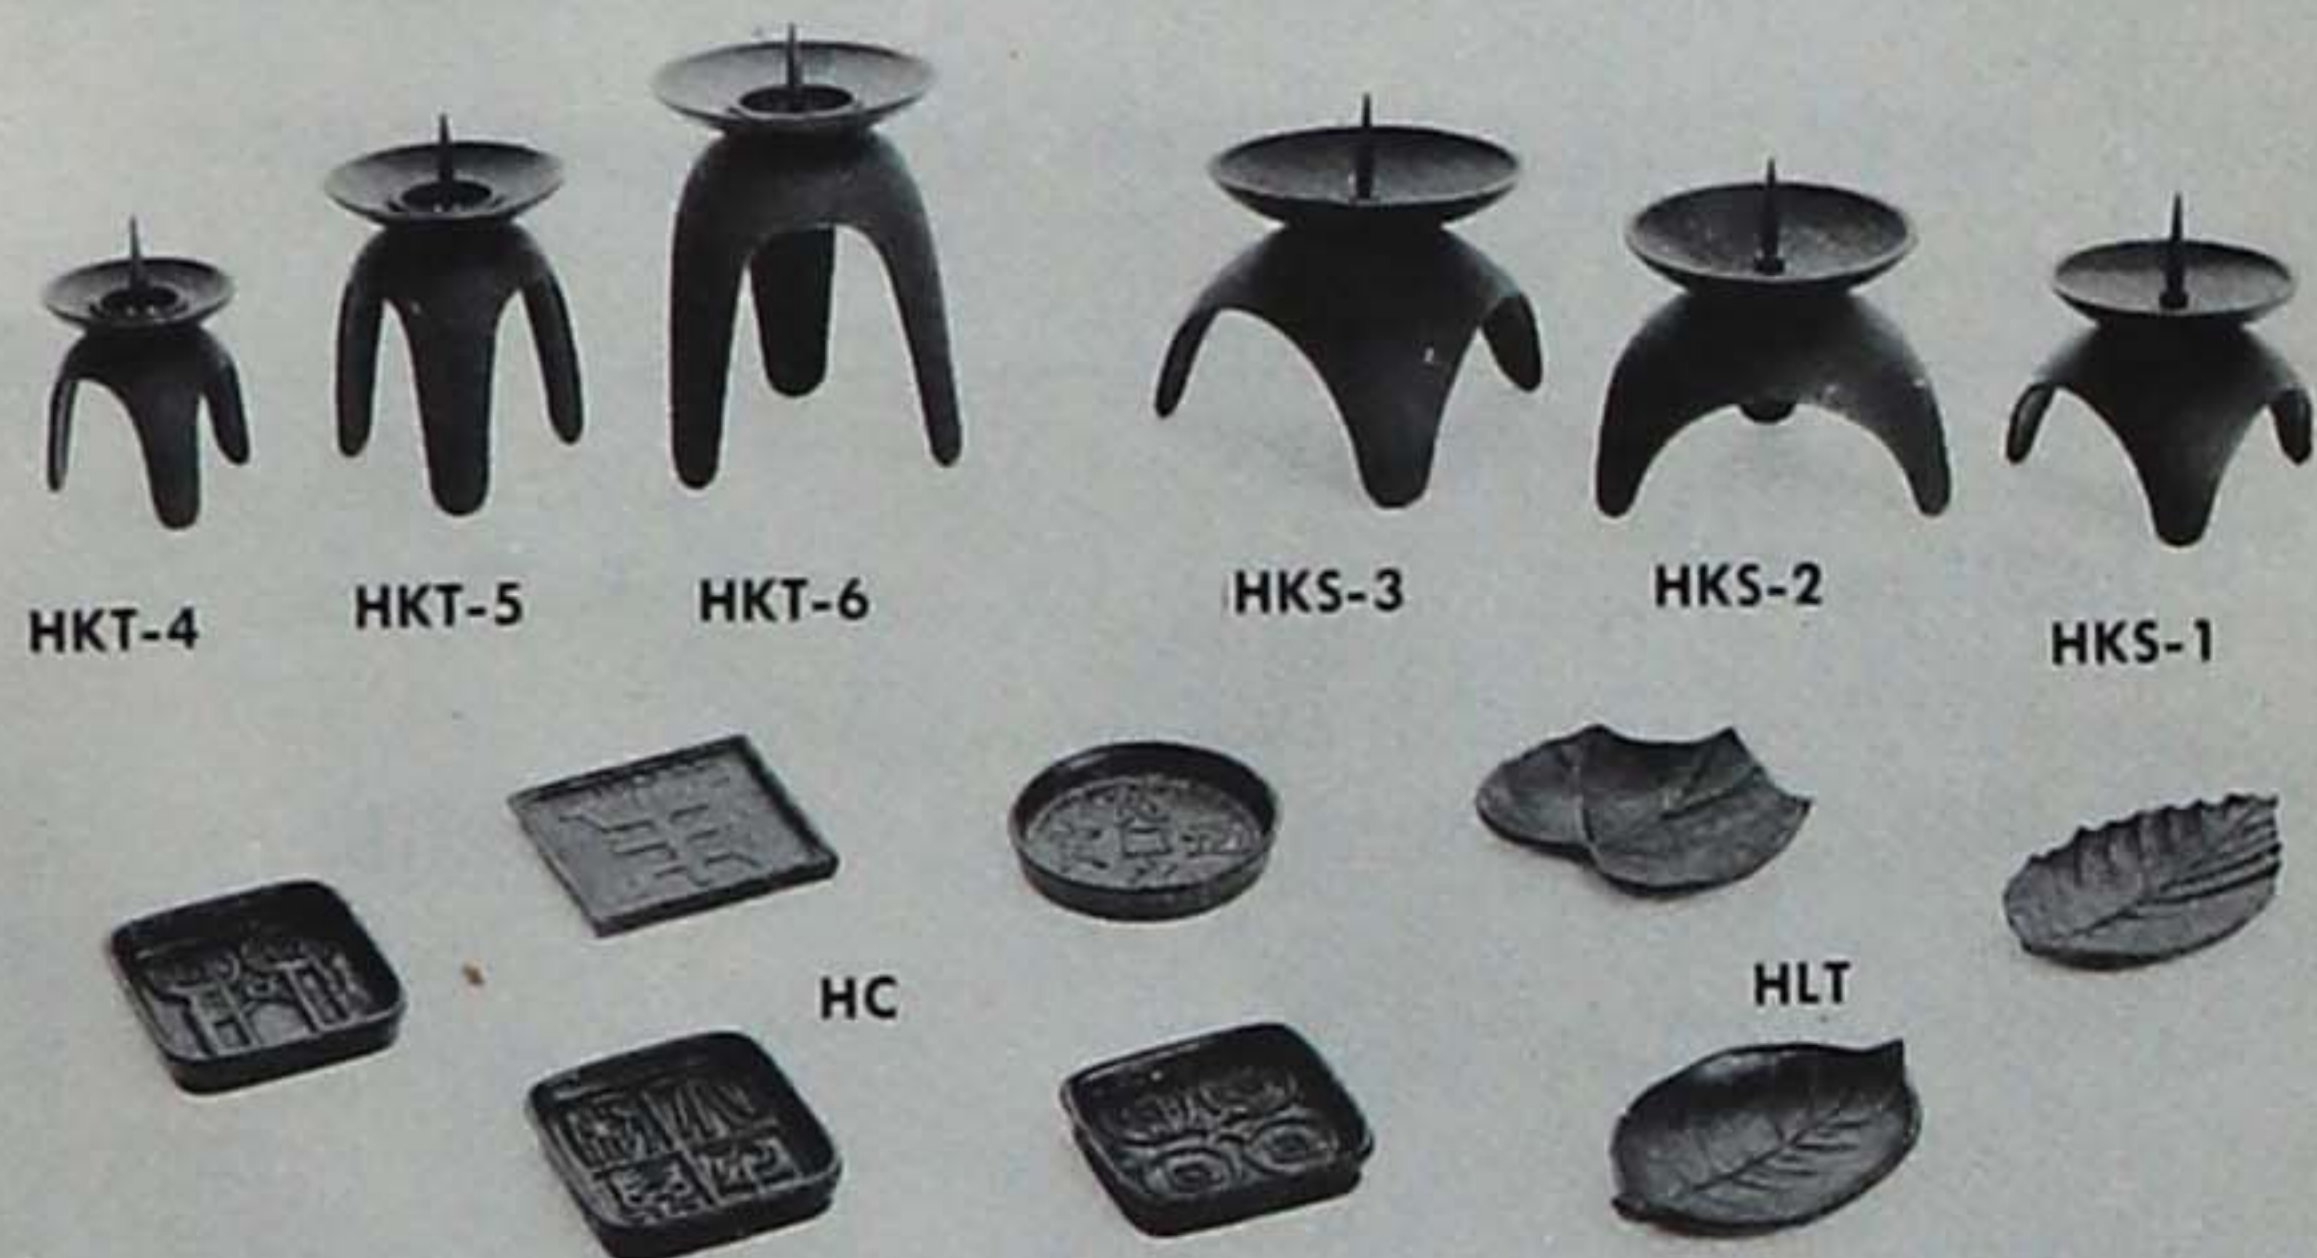

CAST IRON CANDLESTICKS, COASTERS

HH-RL	Iron Lantern, ball shaped, 9"	6.50 ea.
HH-L1	" " , 10 1/2"	6.50 ea.
HH-L9	" " , 9 1/2"	7.50 ea.
HH-L10	" " , 9 1/2"	7.50 ea.
H-25	Cast Iron Tea Kettle, Good Design Award	5.00 ea.
HH-SP	" " Flower Bowl, square, 7 1/2"	3.00 ea.
HH-B2	" " Brazier, planter, 7"x7" round	4.75 ea.
HH-B	" " Brazier, planter, 7"diam. 3"hi	2.50 ea.
HH-12	" " Brazier, planter, 12 1/2" diam.	8.00 ea.
HP-10	Plate, 9 1/2" diam.	2.00 ea.
NOT SHOWN		
HB-6	Bowl 6 1/2" diam., 2" deep	1.25 ea.

HKS-1	Cast Iron Candle Holder, 2 1/2" high	6.00 dz.	HKT-5	Cast Iron Candle Holder, 3 1/2" high	7.50 dz.
HKS-2	" " Candle Holder, 3" high	7.50 dz.	HKT-6	" " Candle Holder, 4 1/2" high	10.50 dz.
HKS-3	" " Candle Holder, 3 1/2" high	10.50 dz.	HLT	Ash Trays, leaf shaped, 3 ass't designs	3.00 dz.
HKT-4	" " Candle Holder, 2 1/2" high	4.80 dz.	HC	Coaster Ash Trays, Ass't HCC, HCJ, HIC	3.00 dz.

Takahashi 1661 POST STREET, SAN FRANCISCO 15