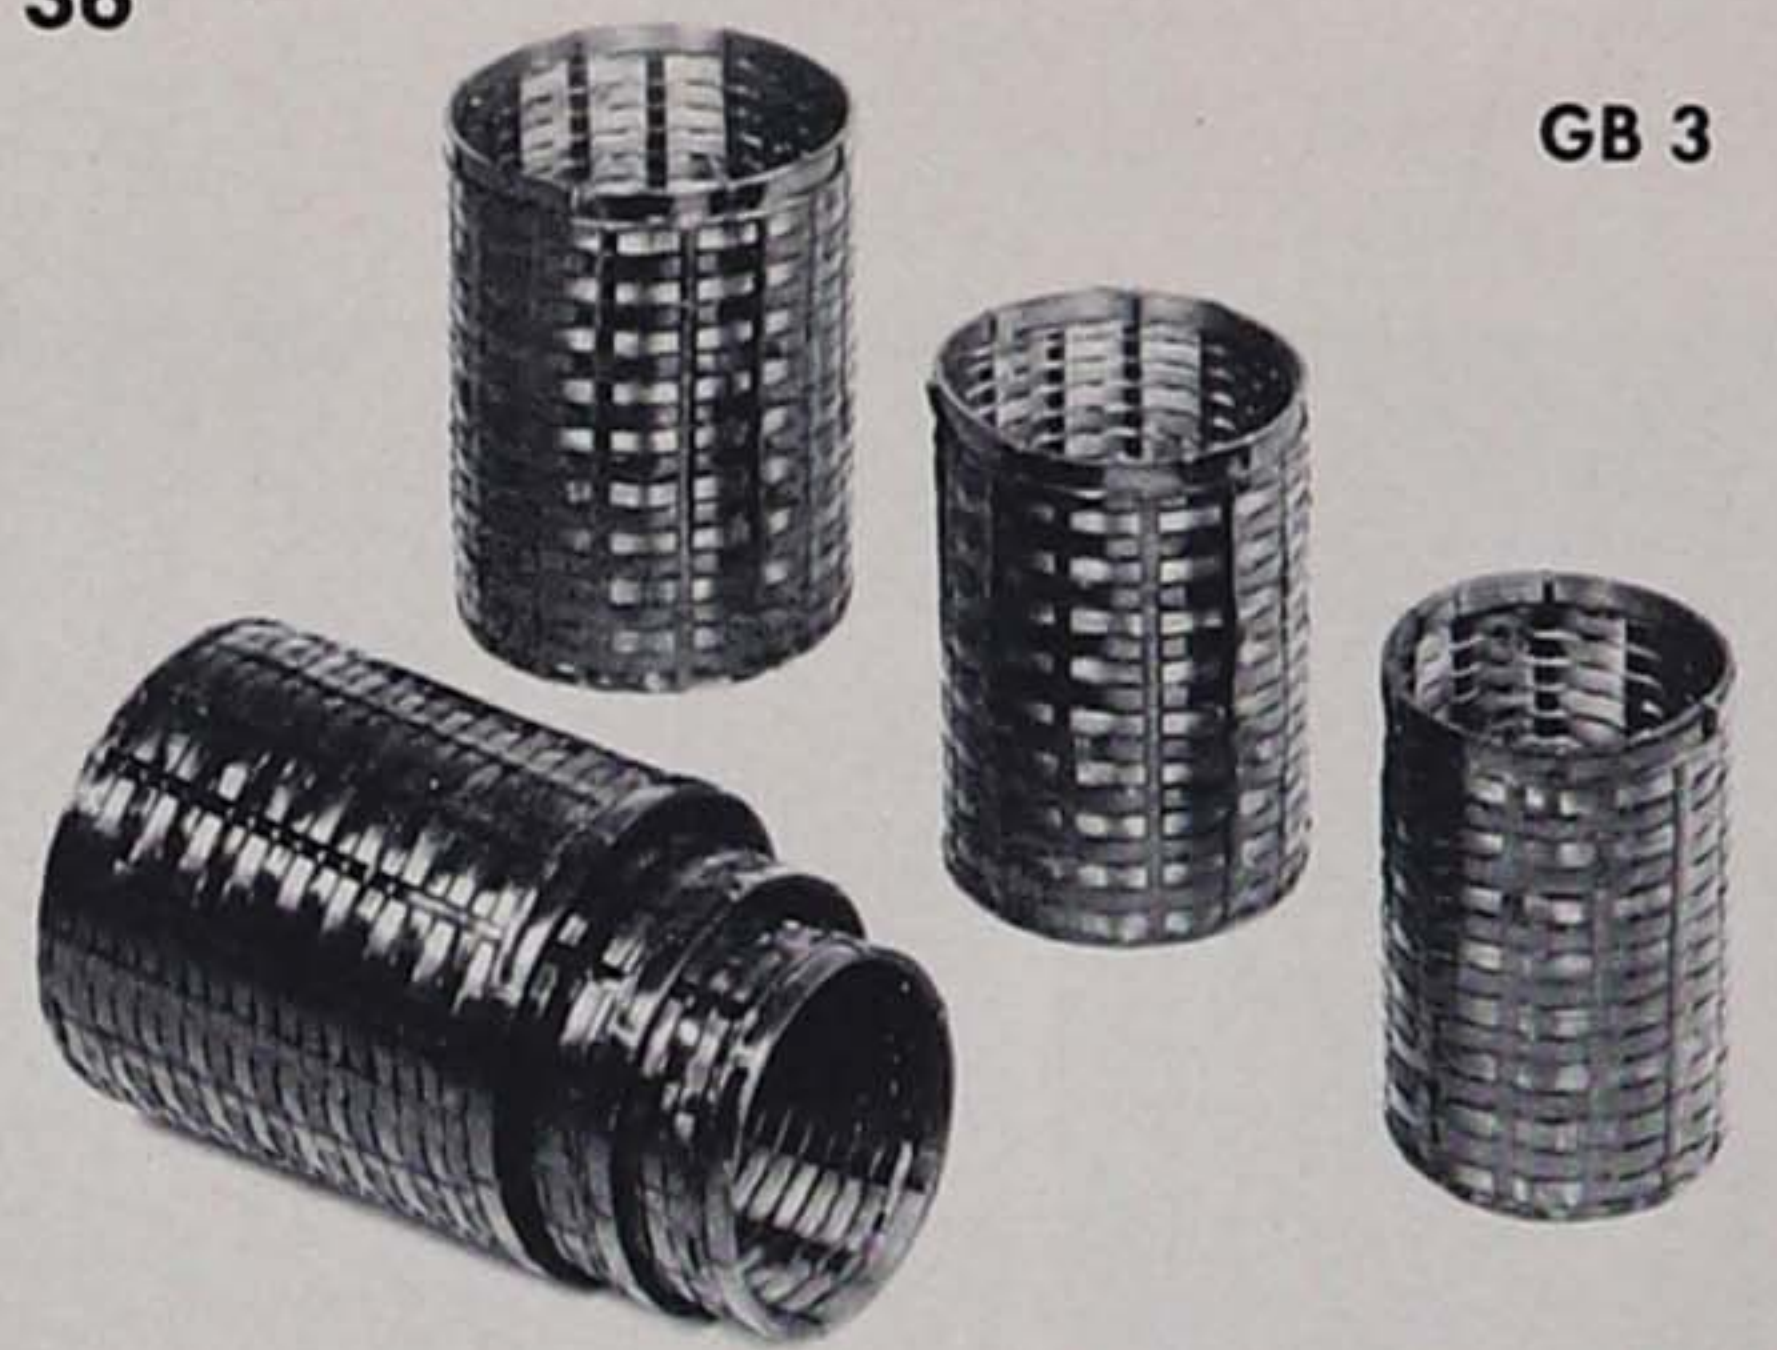

34

XC

35

XGB

36

GB 3

37

GNB

38

GHB

39

GHB-N

40A

ZCP

41

G-10

G-8

42

GBS

GFS

FD 8

FD 4

GSH

40B

ZCP

43

XHAN

44

XHAN

DECORATIVE AND HOUSEHOLD ACCESSORIES

Takahashi

1661 POST STREET, SAN FRANCISCO 15, CALIFORNIA

857