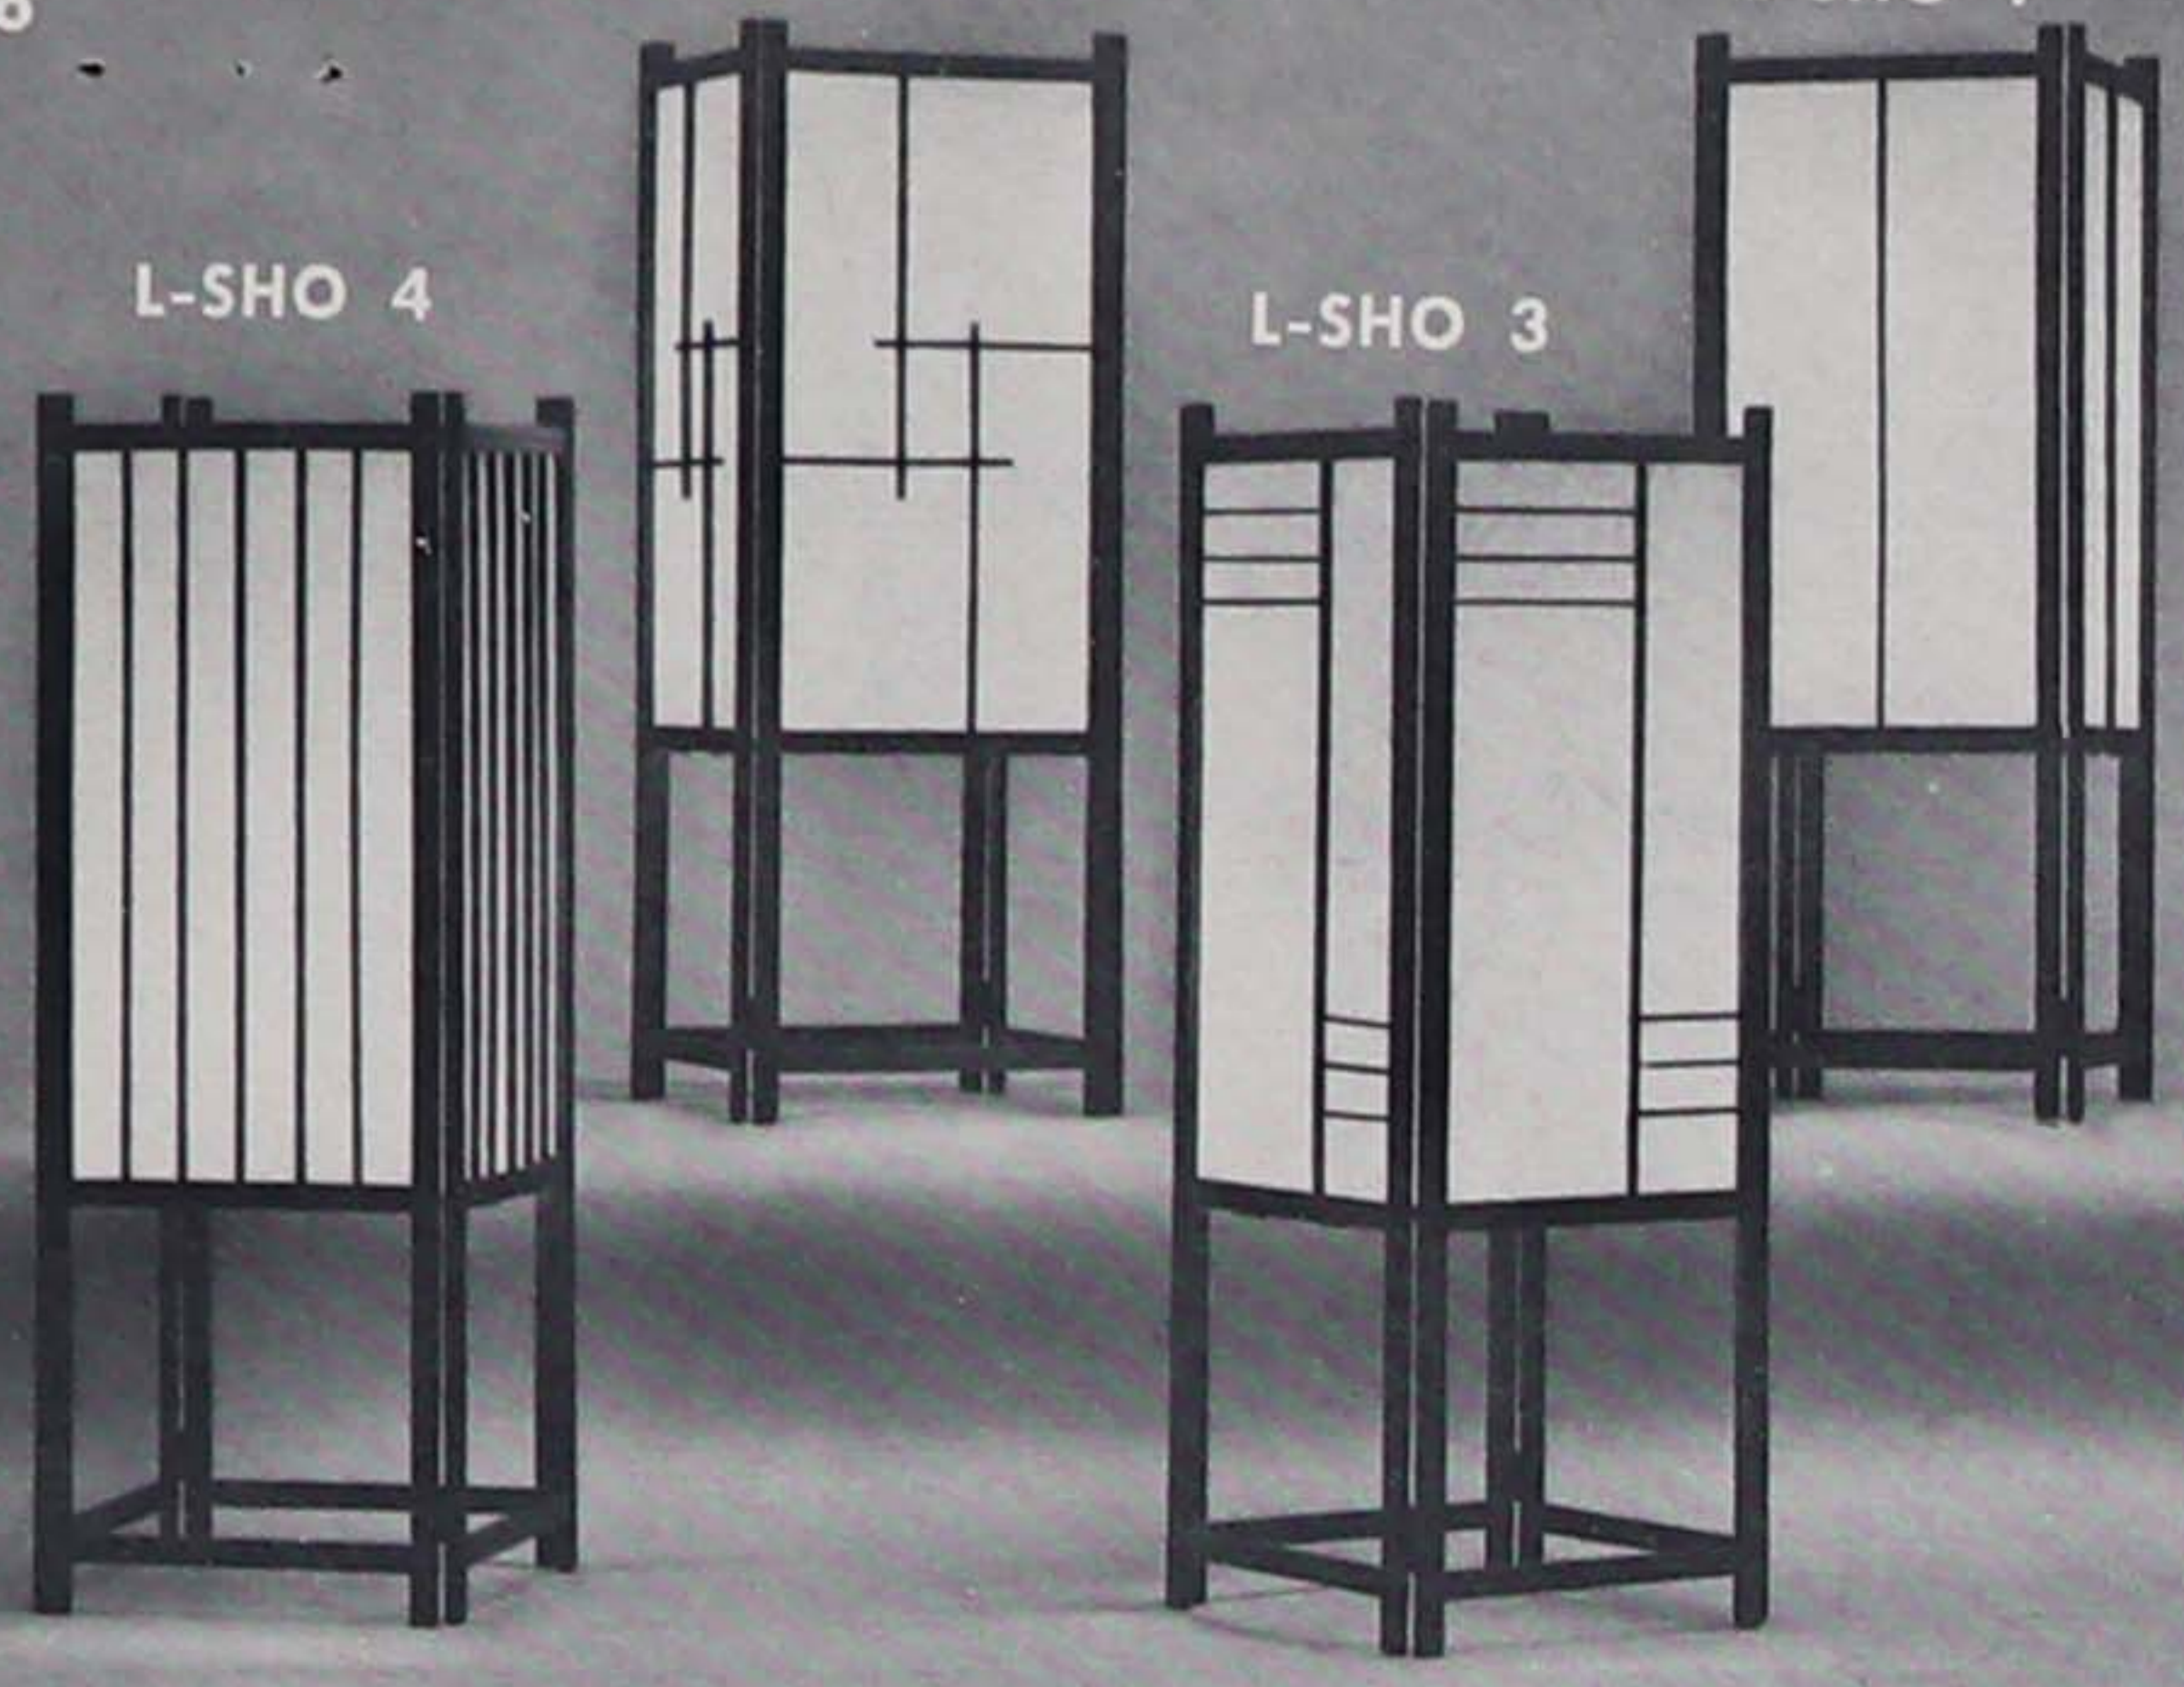

8

L-SHO 2

L-SHO 1

L-SHO 4

L-SHO 3