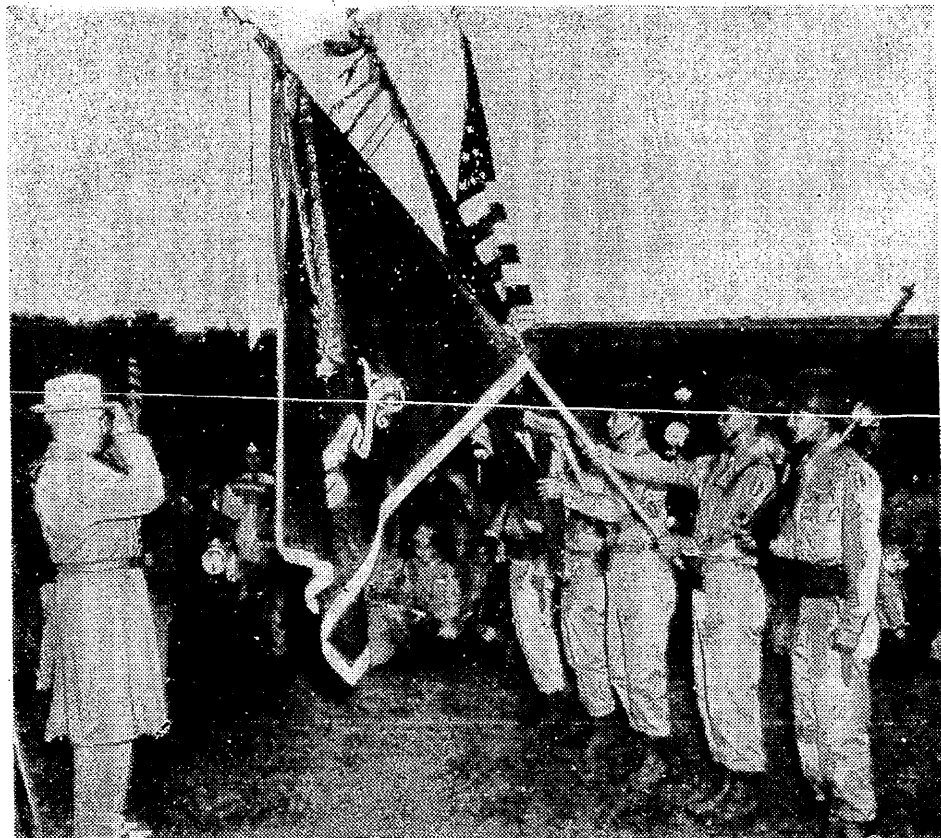

TRUMAN HONORS NISEI HEROES

IN WASHINGTON YESTERDAY—President Truman (left) saluted after decorating the colors of the 442nd Regimental combat team, composed of Japanese-American heroes of Italian and European campaigns, during a ceremony on the Ellipse near the White House during a downpour. Nisei with colors are (left to right) Conrad Kurahara, Sacramento, Calif.; Mitsuomi Tanaka, Honokaa, Hawaii; Thomas Harimoto, Honolulu; Hiroshi Yamamoto, Brigham, Utah, and Laverne Kurahara, twin brother of Conrad, of Sacramento.—A. P. wirephoto.