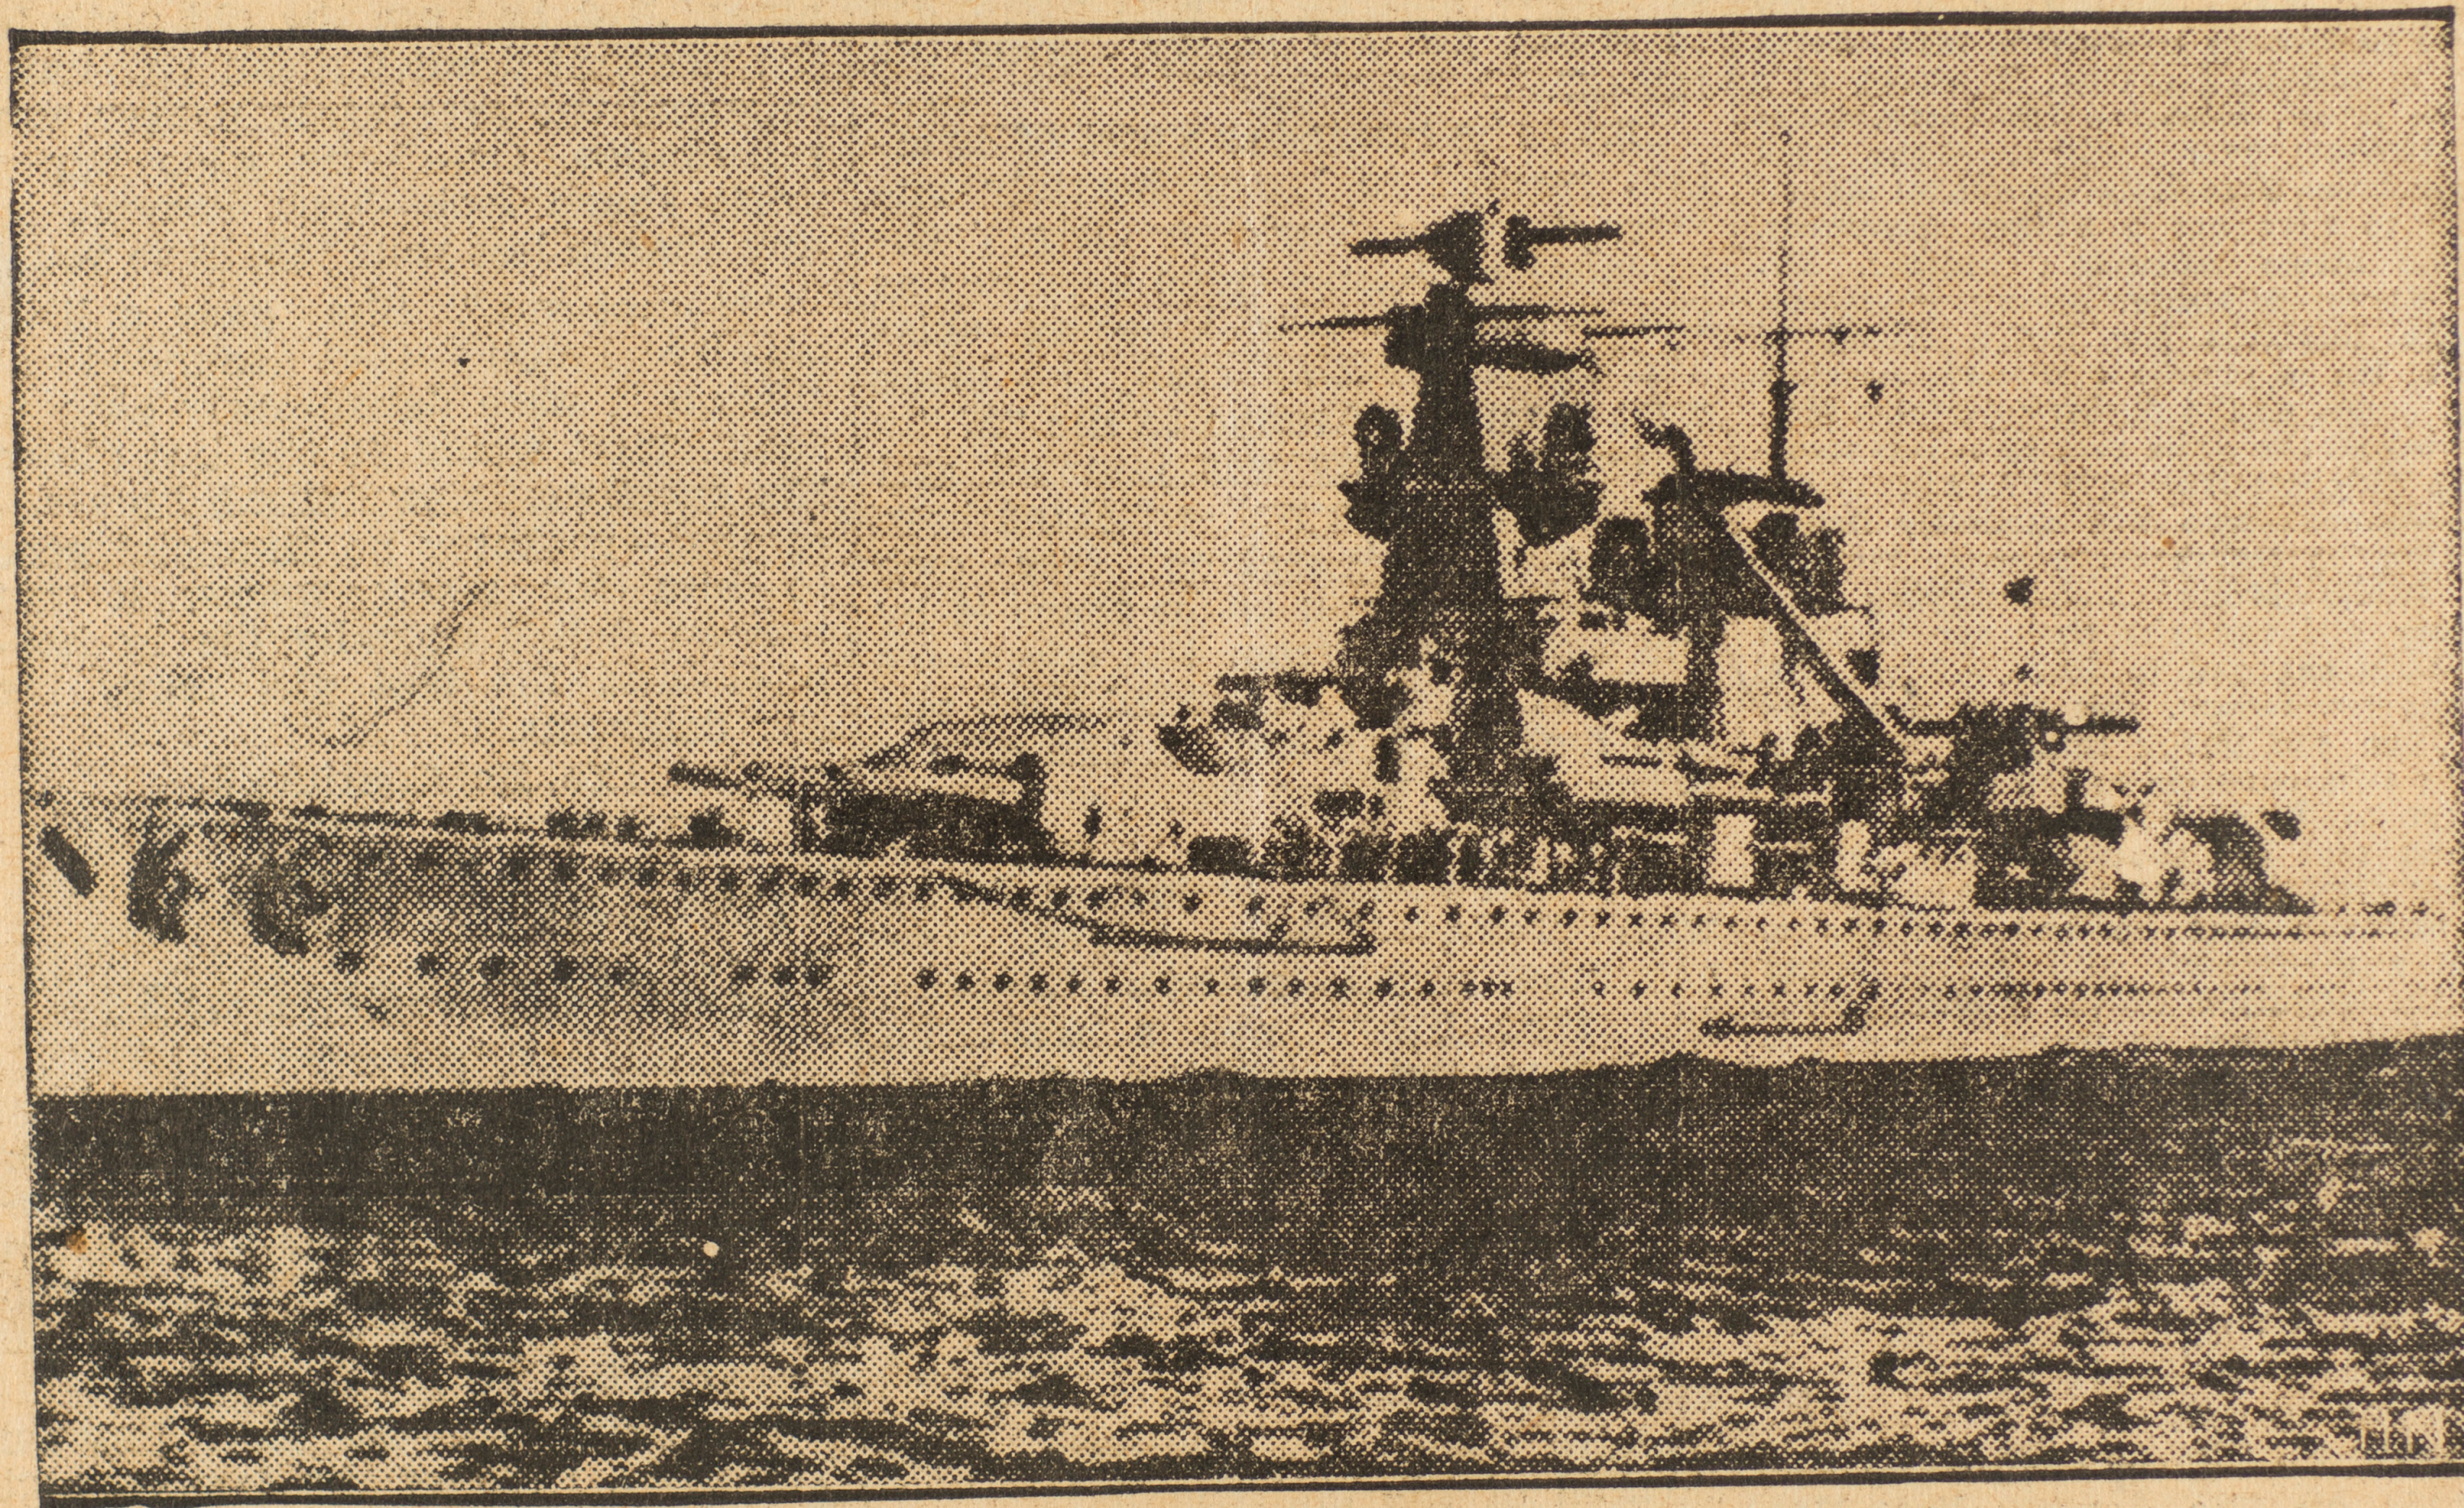

OCT 17 1939

Nazi Battleship Reported in South Atlantic

Although not definitely established, it is believed the Nazi pocket battleship Admiral Scheer, above, attacked and sank the British steamer Clement off

Rio De Janeiro, Brazil. Survivors of the Clement reported the attack and said the ship was the Admiral Scheer.