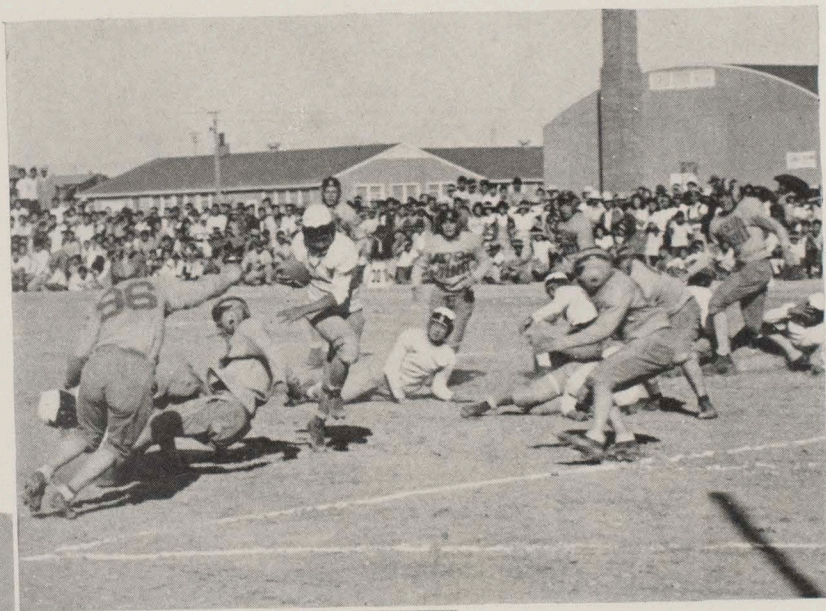

SHUNDO HITS PAY DIRT