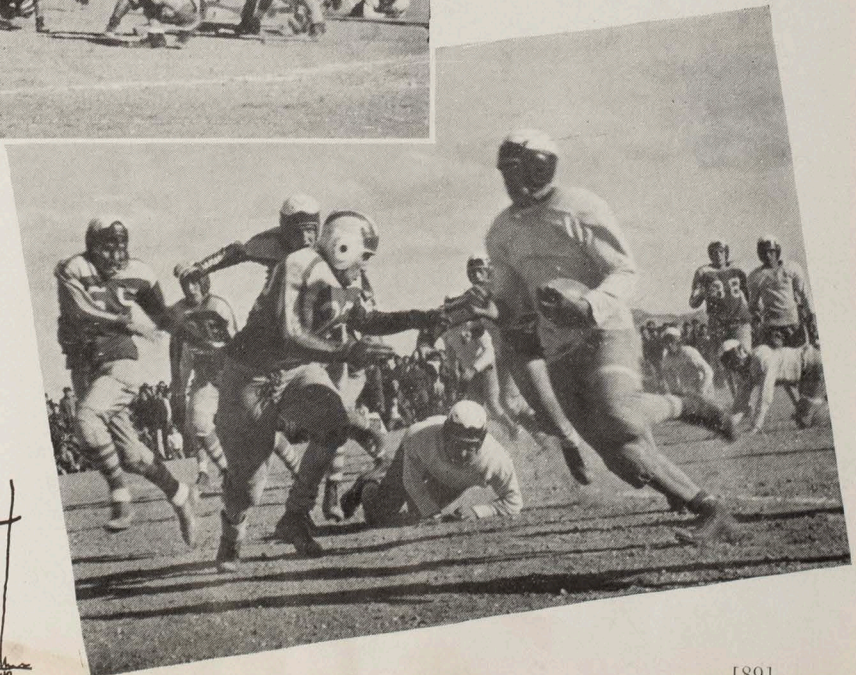

*Ray to —
Here's wishing
you all the best
in the world. Remember me
to the rest of Block 22.
The new kid of Block 22.
Sincerely,
Yoichi Hosozawa*