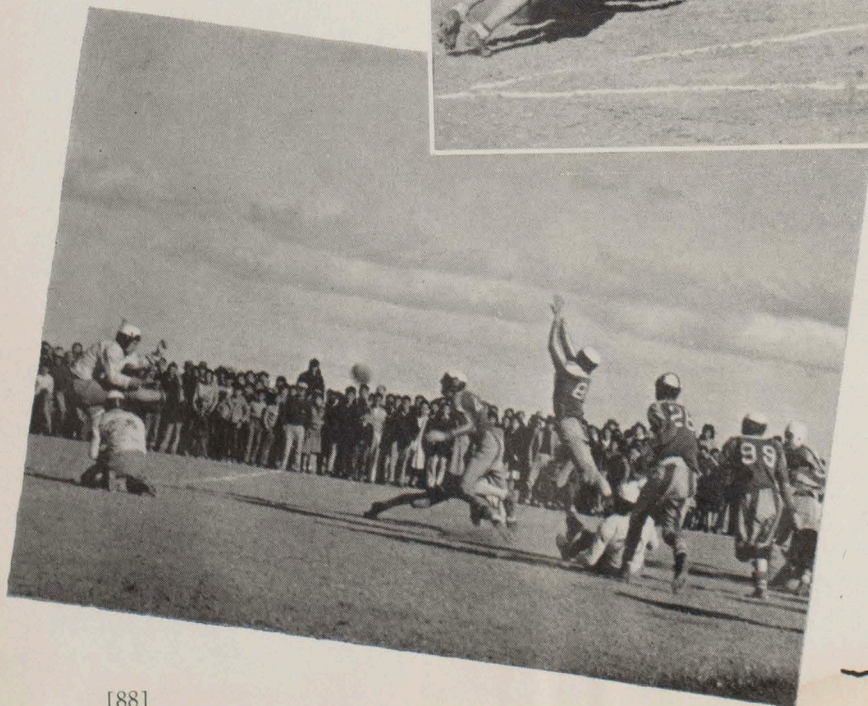

CONVERSION BLOCKED