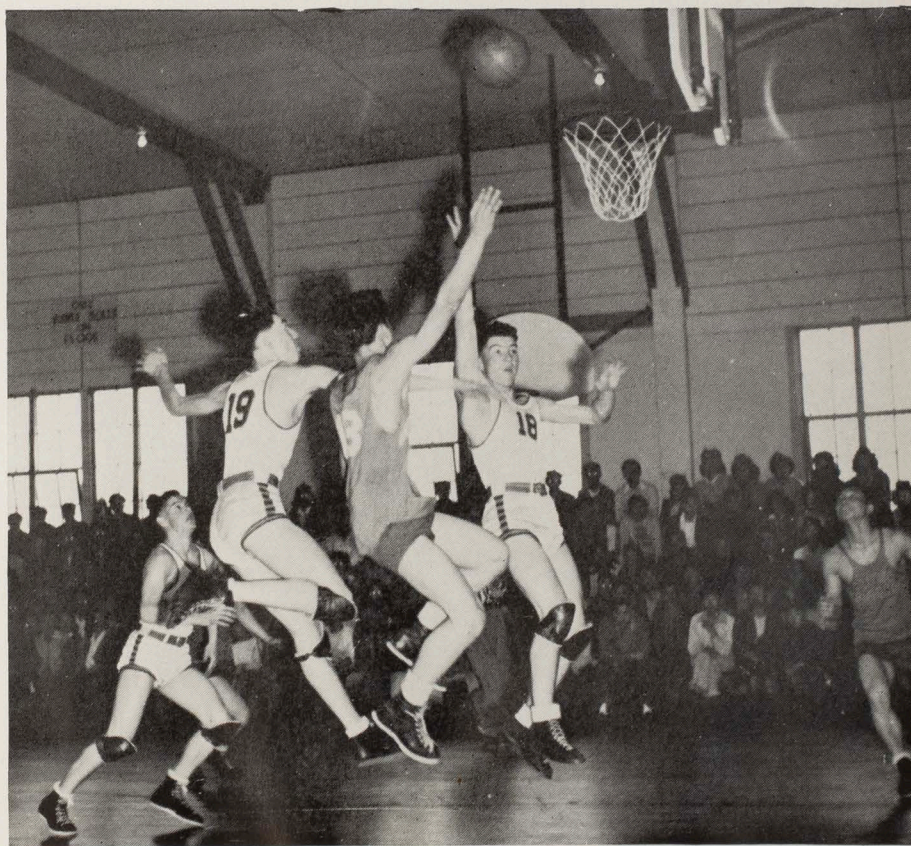

IKEDA TALLIES