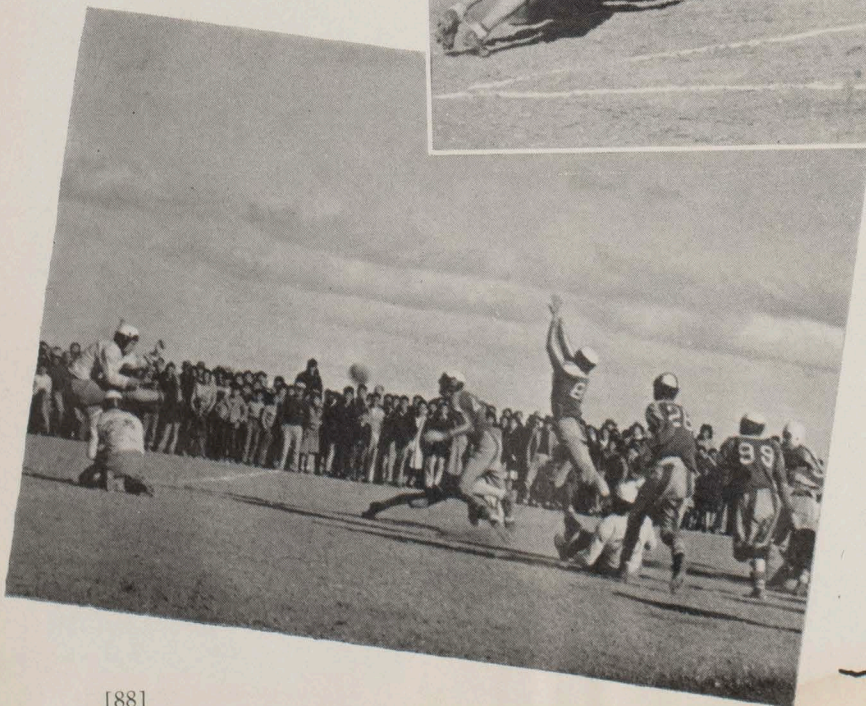

CONVERSION BLOCKED