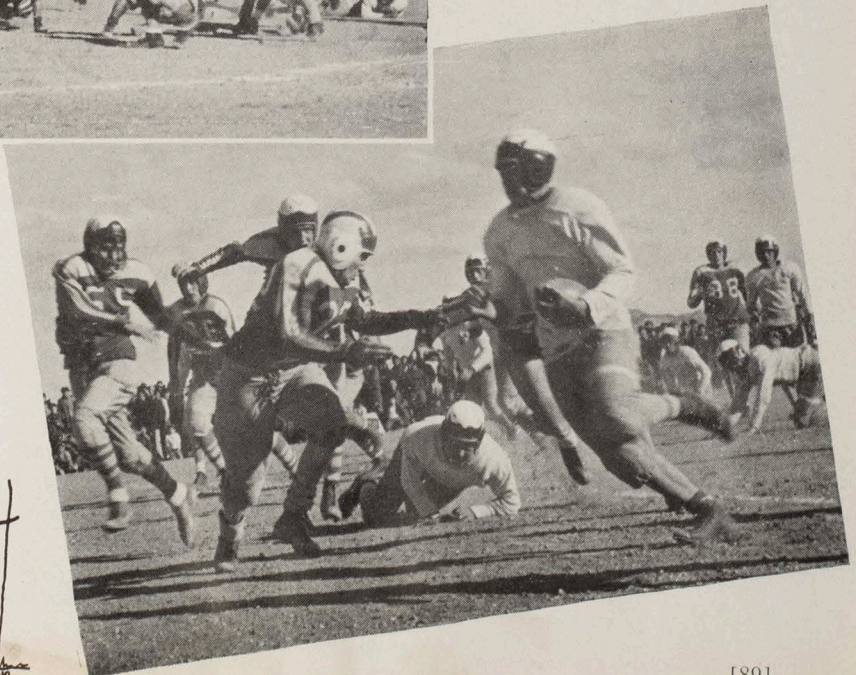

*Ray to —
Here's wishing
you all the best
in the world. Remember me
to the rest of Block 22.
The new kid of Block 22.
Sincerely,
Yoichi Hosozawa*