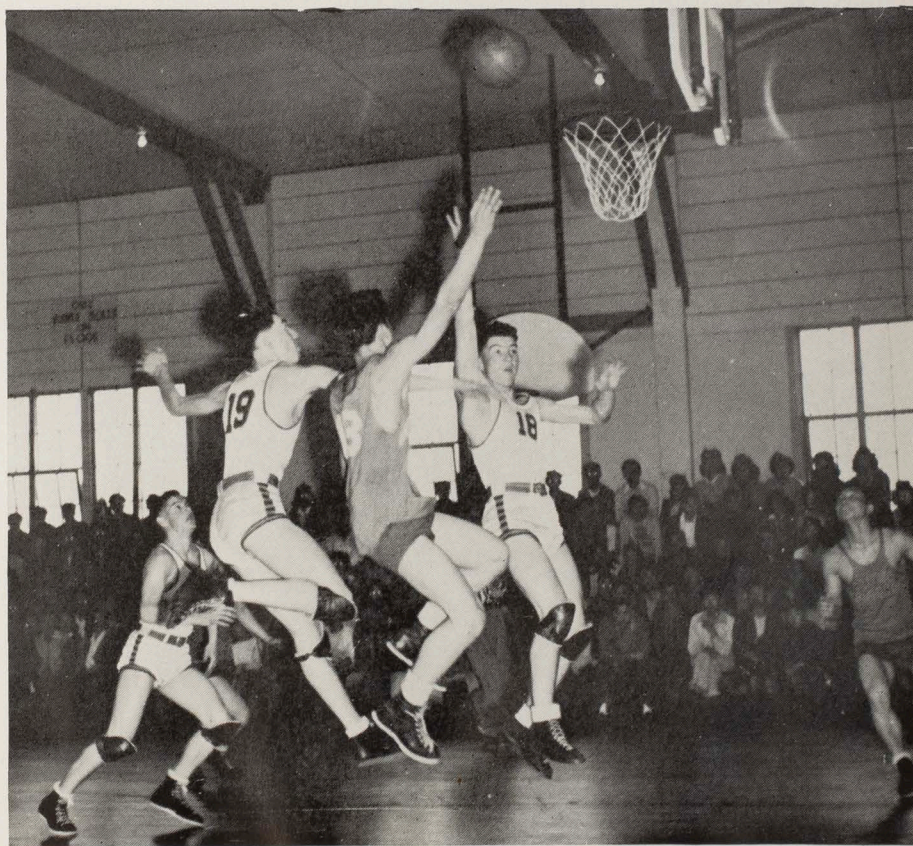

IKEDA TALLIES